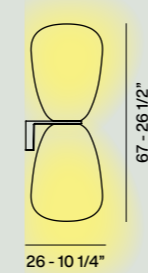

Vetro soffiato satinato inciso e metallo verniciato.
Blown engraved satin glass and varnished metal.

Rituals 1-3
220 / 240V: LED retrofit, fluo, halo Max 1x70W E27
120V: LED retrofit, fluo, halo Max 1x70W E26
Energy class A+, A

Rituals 1-3 doppia *double*
220 / 240V: LED retrofit, fluo, halo Max 2x70W E27
120V: LED retrofit, fluo, halo Max 2x60W E26
Energy class A+, A

CE IP 20

Bianco. *White.*

Rituals 1
doppia *double*