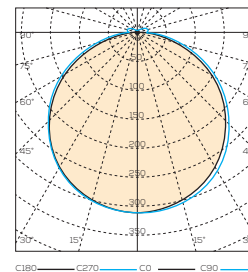

POLAR DIAGRAM [cd/klm]

Available on request in different sizes and special finishes.

Product code see Line brochure pag. 17