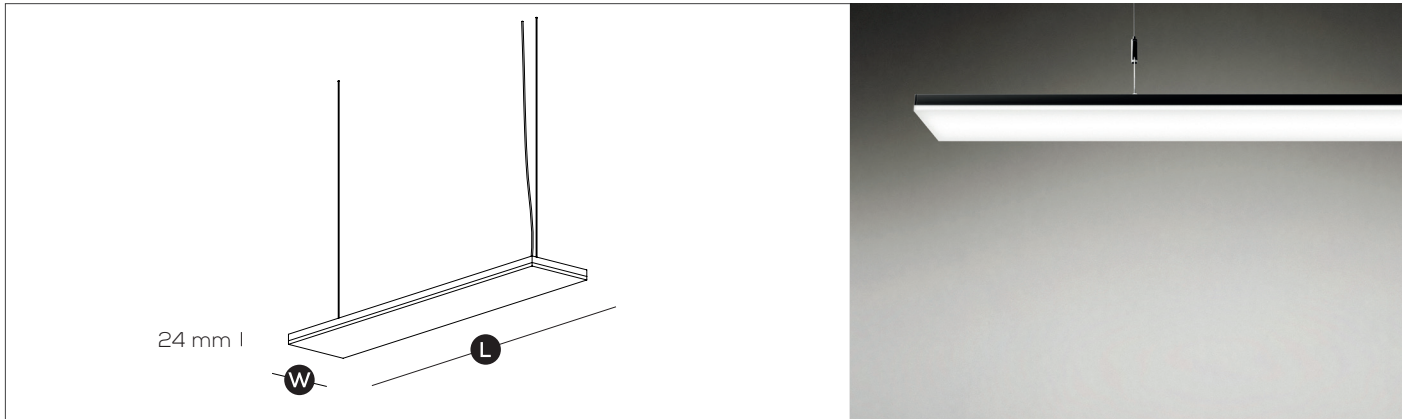

LINE SUSPENDED

FOLIO®

	7.87 x 47.24 in	7.87 x 59.06 in	7.87 x 70.87 in	5.91 x 94.49 in	5.91 x 118.11 in
ELECTRICAL SPECS.					
Voltage:	24 V DC	24 V DC	24 V DC	24 V DC	24 V DC
Driver - transformer:	AC/DC 24 V	AC/DC 24 V	AC/DC 24 V	AC/DC 24 V	AC/DC 24 V
Consumption P1:	26 W	33 W	40 W	53 W	66 W
Consumption P2:	53 W	66 W	80 W	106 W	132 W
Dimmability:	DMX, DALI, 1-10 V (with PWM) and Potentiometer (with PWM)	DMX, DALI, 1-10 V (with PWM) and Potentiometer (with PWM)	DMX, DALI, 1-10 V (with PWM) and Potentiometer (with PWM)	DMX, DALI, 1-10 V (with PWM) and Potentiometer (with PWM)	DMX, DALI, 1-10 V (with PWM) and Potentiometer (with PWM)
PHYSICAL SPECS.					
Thickness:	0.94 in	0.94 in	0.94 in	0.94 in	0.94 in
Weight:	13.22 lb	17.63 lb	19.84 lb	19.84 lb	24.45 lb
Materials:	Acrylic (PMMA) - Aluminium	Acrylic (PMMA) - Aluminium	Acrylic (PMMA) - Aluminium	Acrylic (PMMA) - Aluminium	Acrylic (PMMA) - Aluminium
Size:	W 7.87 in L 47.24 in	7.87 in 59.06 in	7.87 in 70.87 in	5.91 in 94.49 in	5.91 in 118.11 in
Number of susp. cables:	3	4	4	5	6
LED					
Luminous flux output P1:	1103 lm	1260 lm	1365 lm	1701 lm	2048 lm
Luminous flux output P2:	2100 lm	2400 lm	2600 lm	3240 lm	3900 lm
LED color temp. (CCT):	2700 K, 3000 K, 4000 K	2700 K, 3000 K, 4000 K	2700 K, 3000 K, 4000 K	2700 K, 3000 K, 4000 K	2700 K, 3000 K, 4000 K
Color rendering index:	RA min. 90 - R9 min. 50	RA min. 90 - R9 min. 50	RA min. 90 - R9 min. 50	RA min. 90 - R9 min. 50	RA min. 90 - R9 min. 50
LED positioning:	L One or two sides	One or two sides	One or two sides	One or two sides	One or two sides
GENERAL SPECS.					
Mounting:	Ceiling, suspended	Ceiling, suspended	Ceiling, suspended	Ceiling, suspended	Ceiling, suspended
Environment of use:	Indoor	Indoor	Indoor	Indoor	Indoor
Estimated LED Lifespan:	50,000 hours	50,000 hours	50,000 hours	50,000 hours	50,000 hours
Warranty:	2 years	2 years	2 years	2 years	2 years