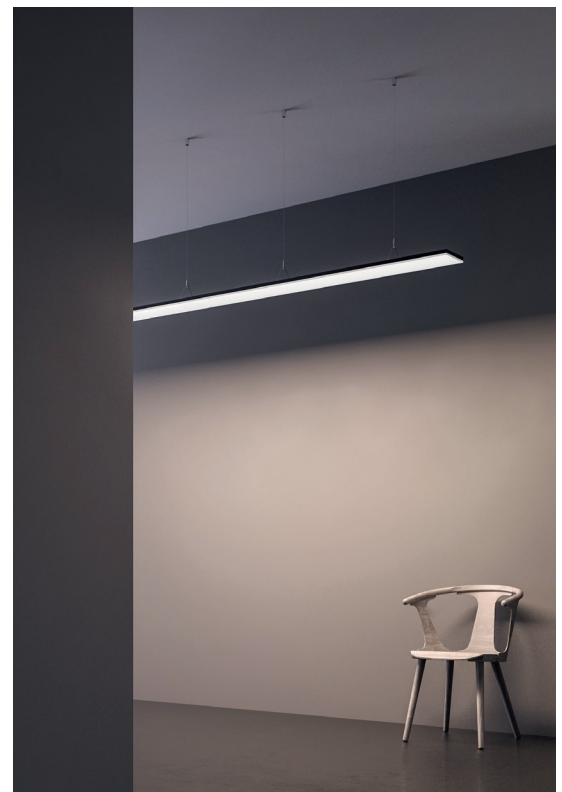

APPLICATIONS

illumination
425 Peachtree Hills Ave. NE #3 Atlanta, GA 30305
404.876.1064 sales@illumco.com