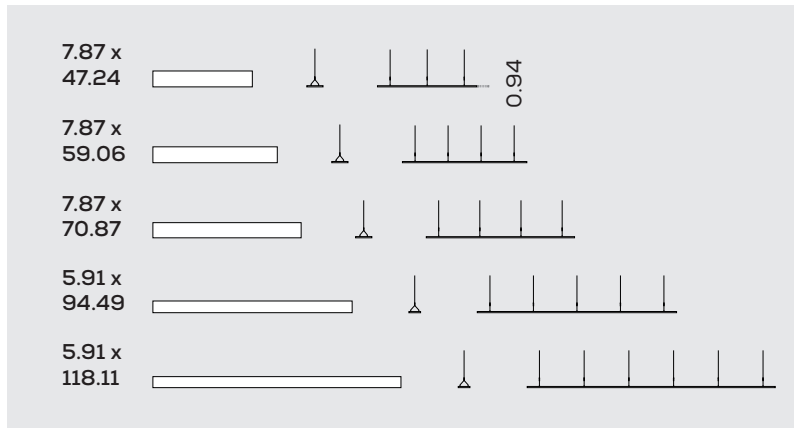

LINE SUSPENDED

SIZES AND FINISHES

White Black Ox

TECHNICAL DESCRIPTION

Line is the series of FOLIO® products of rectangular shape, with a thickness of 0.94 in and width between 3.94 in and 11.81 in, elegant and graceful even with a length of 118.11 in LED panels with microprism laser incision, 0.39 in opal diffuser (PMMA) and 16mm aluminum case. Single or double LED installed along the length of the panel.