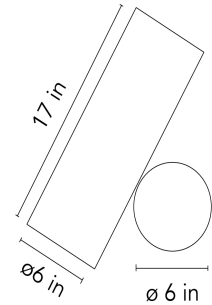

Adjusting a pin in the extruded aluminum base moves the directionality of the light to three different angles—25, 40, and 60 degrees. Additionally, the two components can be separated and the body of the lamp installed directly on the floor without the base.

### Dimensional Image

### Physical

Cord Length (inches)	98"
Construction Material	Aluminium
Weight	8.8