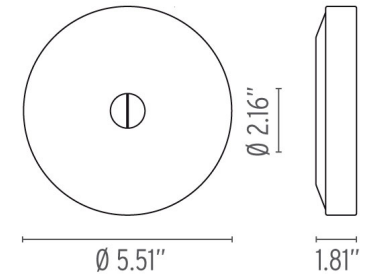

FLOS

Mini Button, Glass - Specification Sheet by Piero Lissoni

Mounting	Ceiling and Wall
Lamp (Bulb) Description	1 x 25W T4 G9 Frosted Halogen (Not Included)
Environment	Indoor/Outdoor - Damp Location
Dimming	Dimmable
Finish	White
Technical and Product Description	MINI BUTTON wall mount fixture providing diffused lighting suitable for indoor and covered outdoor use (IP44 rating, suitable for damp locations). Silicone elastomer dust and waterproof seal. Die-cast aluminum lamp body and wall fitting. Diffuser available in opaline glass.

Electrical

Voltage	120
IP Rating	IP44

Physical

Construction Material	Aluminum, Glass, Polycarbonate, Steel
Weight	1.3 lbs

○ FU149009 White

Dimensional Image

Certifications

Lamping (Bulb)