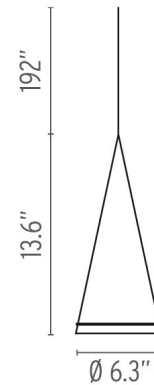

FLOS

Fucsia 1, White Cord - Specification Sheet by Achille Castiglioni, 1996

Mounting	Ceiling Pendant
Lamp (Bulb) Description	1 x 20W R50 E14 Halogen (Included)
Environment	Indoor - Dry Location
Dimming	Dimmable
Finish	Glass
Technical and Product Description	FUCSIA 1 pendant fixture providing both diffused and direct light. Conical blown glass diffuser with a 1.5" sandblasted edge and a translucent silicone ring. Available in various configurations with corresponding white ceiling rose. Non UL version has clear cord.

Electrical

Voltage	120
Switching	NA
IP Rating	IP20

Physical

Cord Length (inches)	192" - White
Construction Material	Glass, Silicone, Steel
Weight	2.2 lbs

FU241000 Glass

Dimensional Image

Certifications

Lamping (Bulb)

20W R50 E14 Halogen

FLOS

Fucsia 1, Clear Cord - Specification Sheet by Achille Castiglioni, 1996

Mounting	Ceiling Pendant
Lamp (Bulb) Description	1 x 20W R50 E14 Halogen (Included)
Environment	Indoor - Dry Location
Dimming	Dimmable
Finish	Glass
Technical and Product Description	FUCSIA 1 pendant fixture providing both diffused and direct light. Conical blown glass diffuser with a 1.5" sandblasted edge and a translucent silicone ring. Available in various configurations with corresponding white ceiling rose. Non UL version has clear cord.

Electrical

Voltage	120
Switching	NA
IP Rating	IP20

Physical

Cord Length (inches)	192" - Clear
Construction Material	Glass, Silicone, Steel
Weight	2.2 lbs

FU241400 Glass

Dimensional Image

Lamping (Bulb)

20W R50 E14 Halogen