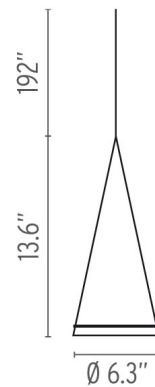

FLOS

Fucsia 1, White Cord - Specification Sheet by Achille Castiglioni, 1996

Mounting	Ceiling Pendant
Lamp (Bulb) Description	1 x 20W R50 E14 Halogen (Included)
Environment	Indoor - Dry Location
Dimming	Dimmable
Finish	Glass
Technical and Product Description	FUCSIA 1 pendant fixture providing both diffused and direct light. Conical blown glass diffuser with a 1.5" sandblasted edge and a translucent silicone ring. Available in various configurations with corresponding white ceiling rose. Non UL version has clear cord.

Electrical

Voltage	120
Switching	NA
IP Rating	IP20

Physical

Cord Length (inches)	192" - White
Construction Material	Glass, Silicone, Steel
Weight	2.2 lbs

FU241000 Glass

Dimensional Image

Certifications

Lamping (Bulb)

20W R50 E14 Halogen

FLOS

Fucsia 1, Clear Cord - Specification Sheet by Achille Castiglioni, 1996

Mounting	Ceiling Pendant
Lamp (Bulb) Description	1 x 20W R50 E14 Halogen (Included)
Environment	Indoor - Dry Location
Dimming	Dimmable
Finish	Glass
Technical and Product Description	FUCSIA 1 pendant fixture providing both diffused and direct light. Conical blown glass diffuser with a 1.5" sandblasted edge and a translucent silicone ring. Available in various configurations with corresponding white ceiling rose. Non UL version has clear cord.

Electrical

Voltage	120
Switching	NA
IP Rating	IP20

Physical

Cord Length (inches)	192" - Clear
Construction Material	Glass, Silicone, Steel
Weight	2.2 lbs

FU241400 Glass

Dimensional Image

Lamping (Bulb)

20W R50 E14 Halogen