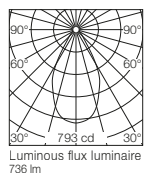

2700K

Non Dimmable

- ☐ 03.2003.01
- Dali Version
- ☐ 03.2003.01.DA