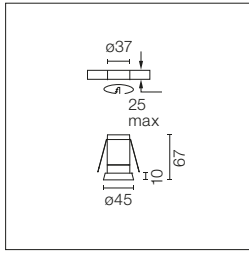

BON JOUR

Bon Jour Ø45

Light Source: Power LED DC 500 mA - 6W - 575 lm - 2700K/CRI 90 / 6W - 615 lm - 3000K/CRI 90

Apparecchio di illuminazione da incasso a LED. Fonte di alimentazione remota 220/240V inclusa.

Recessed luminaire with LED light source. Remote 220/240V power supply included.

Accessori inclusi (honeycomb e filtro a croce antiabbagliamento).

Accessories included (honeycomb and screening crosspiece).

Fonte di alimentazione remota DALI da installare in un luogo accessibile.

Remote DALI power supply to be installed in an accessible place.

2700K

Non Dimmable

- ☐ 03.2001.01
- ☐ Dali Version
- ☐ 03.2001.01.DA

E(k)	D(m)
h(m) 24°	
1 1715	0.42
2 429	0.84
3 191	1.27
4 107	1.69
5 69	2.11

3000K

Non Dimmable

- ☐ 03.2006.01
- ☐ Dali Version
- ☐ 03.2006.01.DA

E(k)	D(m)
h(m) 25°	
1 1772	0.45
2 443	0.89
3 197	1.34
4 111	1.79
5 71	2.23

2700K

Non Dimmable

- ☒ 03.2001.CU
- ☐ Dali Version
- ☒ 03.2001.CU.DA

E(k)	D(m)
h(m) 24°	
1 1556	0.43
2 389	0.85
3 173	1.28
4 97	1.71
5 62	2.14

3000K

Non Dimmable

- ☒ 03.2006.CU
- ☐ Dali Version
- ☒ 03.2006.CU.DA

E(k)	D(m)
h(m) 24°	
1 1625	0.42
2 406	0.83
3 181	1.25
4 102	1.67
5 65	2.09

2700K

Non Dimmable

- ☒ 03.2001.14
- ☐ Dali Version
- ☒ 03.2001.14.DA

E(k)	D(m)
h(m) 23°	
1 1739	0.41
2 435	0.83
3 193	1.24
4 109	1.66
5 70	2.07

3000K

Non Dimmable

- ☒ 03.2006.14
- ☐ Dali Version
- ☒ 03.2006.14.DA

E(k)	D(m)
h(m) 24°	
1 1737	0.42
2 434	0.84
3 193	1.26
4 109	1.68
5 69	2.10