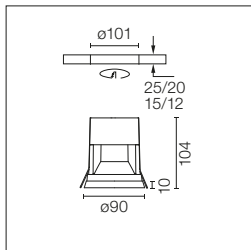

BON JOUR

Bon Jour Ø90

Light Source: LED Array DC 500 mA - 13,5W - 1500 lm - 2700K/CRI 90 / 13,5W - 1600 lm - 3000K/CRI 90

Apparecchio di illuminazione da incasso a LED. Fonte di alimentazione remota 220/240V inclusa.

Recessed luminaire with LED light source. Remote 220/240V power supply included.

Cornice di pre-installazione da ordinare separatamente.

Pre-installation frame must be ordered separately.

2700K

Non Dimmable

- ☐ 03.2003.01
- Dali Version
- ☐ 03.2003.01.DA

3000K

Non Dimmable

- ☐ 03.2007.01
- Dali Version
- ☐ 03.2007.01.DA

2700K

Non Dimmable

- ☐ 03.2003.CU
- Dali Version
- ☐ 03.2003.CU.DA

3000K

Non Dimmable

- ☐ 03.2007.CU
- Dali Version
- ☐ 03.2007.CU.DA

2700K

Non Dimmable

- ☐ 03.2003.14
- Dali Version
- ☐ 03.2003.14.DA

3000K

Non Dimmable

- ☐ 03.2007.14
- Dali Version
- ☐ 03.2007.14.DA