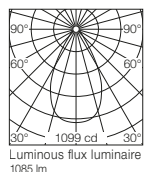

2700K

Non Dimmable

- ☐ 03.2005.01
- Dali Version
- ☐ 03.2005.01.DA