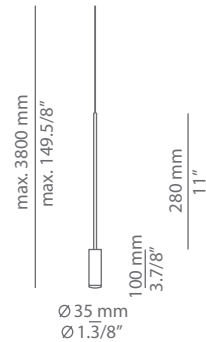

VOLTA T-3534

suspension

Date	Type
Project	
Location	
Model #	Quantity
Specifier	

Description

Suspension lamp with a straight metallic stem and cord.
 Cylindrical aluminium head and acrylic (PMMA) lens diffuser.
 Adjustable height.
 50° angle acrylic optic lens conversion kit is optional.

Pictures above might not show the specified dimensions or material. They are for illustration purposes only.

Ordering information

Code	Lamp	Canopy	Finish body	Finish head
■ T-3534-W	■ LED 6.1W (2700K / Ang 120° / >80 CRI / 350mA) 120V (included) / Typ* 665 lumens Driver included / Non dimmable (Dimmable upon request for multiple compositions)	■ 26 BLK Black ■ 71 WH White	■ 26 BLK Black	■ 26 BLK Black ■ 61 S GLD Satin Gold

Code	Lamp	Finish body	Finish head
■ T-3534C-W	■ LED 6.1W (2700K / Ang 120° / >80 CRI / 350mA) 120V (included) / Typ* 665 lumens Driver not included	■ 26 BLK Black	■ 26 BLK Black ■ 61 S GLD Satin Gold
Driver	Description		
■ 671000038	■ REMOTE DRIVER VOLTA 10W (Max. 1x6.1W) / 110-220V Non Dimmable		
■ 671000036	■ DRIVER VOLTA 20W (Min. 2x6.1W - Max. 3x6.1W) 120V / Dimmable Triac		