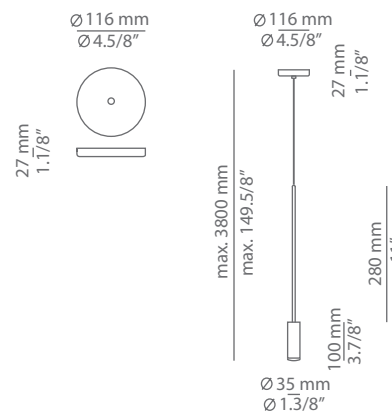

VOLTA T-3534

suspension

Date	Type
Project	
Location	
Model #	Quantity
Specifier	

Description

Suspension lamp with a straight metallic stem and cord.
 Cylindrical aluminium head and acrylic (PMMA) lens diffuser.
 Adjustable height.
 50° angle acrylic optic lens conversion kit is optional.

Pictures above might not show the specified dimensions or material. They are for illustration purposes only.

Ordering information

Code	Lamp	Canopy	Finish body	Finish head
■ T-3534-W	■ LED 6.1W (2700K / Ang 120° / >80 CRI / 350mA) 120V (included) / Typ* 665 lumens Driver included / Non dimmable (Dimmable upon request for multiple compositions)	■ 26 BLK Black ■ 71 WH White	■ 26 BLK Black	■ 26 BLK Black ■ 61 S GLD Satin Gold

Product includes

Code	Description
■ 113534XX0	■ 1 canopy for 1 single pendant
■ T-3534C-W	■ 1 Volta pendant
■ 671000038	■ 1 driver / Non dimmable

Accessories

Code	Description
■ E67353001	■ 50° angle acrylic optic lens conversion kit

Code	Lamp	Finish body	Finish head
■ T-3534C-W	■ LED 6.1W (2700K / Ang 120° / >80 CRI / 350mA) 120V (included) / Typ* 665 lumens Driver not included	■ 26 BLK Black	■ 26 BLK Black ■ 61 S GLD Satin Gold
Driver	Description		
■ 671000038	■ REMOTE DRIVER VOLTA 10W (Max. 1x6.1W) / 110-220V Non Dimmable		
■ 671000036	■ DRIVER VOLTA 20W (Min. 2x6.1W - Max. 3x6.1W) 120V / Dimmable Triac		