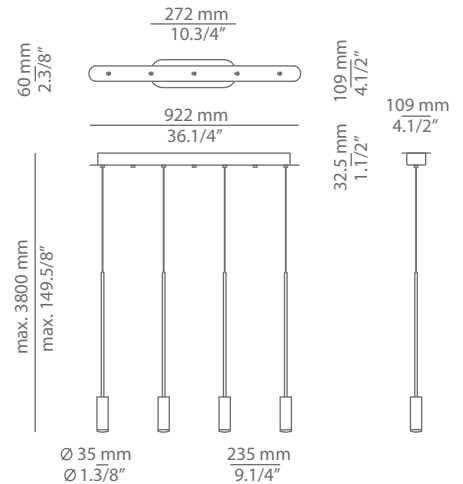

VOLTA T-3534C

suspension

Date	Type
Project	
Location	
Model #	Quantity
Specifier	

Many possible configurations with T-3534C

Code	Composition includes									
L73.35 volta	<ul style="list-style-type: none"> 1 linear canopy 113415XX1U 3 units of T-3534C-W 1 driver / Dimmable Triac Add up to 2 additional Volta 									
	<table border="0"> <tr> <td>Canopy</td> <td>Body</td> <td>Head</td> </tr> <tr> <td>26 BLK Black</td> <td>26 BLK Black</td> <td>26 BLK Black</td> </tr> <tr> <td>71 WH White</td> <td></td> <td>61 S GLD Satin Gold</td> </tr> </table>	Canopy	Body	Head	26 BLK Black	26 BLK Black	26 BLK Black	71 WH White		61 S GLD Satin Gold
Canopy	Body	Head								
26 BLK Black	26 BLK Black	26 BLK Black								
71 WH White		61 S GLD Satin Gold								

Code	Composition includes									
L92.4S volta	<ul style="list-style-type: none"> 1 linear canopy 113415XX3U 4 units of T-3534C-W 2 drivers / Dimmable Triac Add up to 3 additional Volta 									
	<table border="0"> <tr> <td>Canopy</td> <td>Body</td> <td>Head</td> </tr> <tr> <td>26 BLK Black</td> <td>26 BLK Black</td> <td>26 BLK Black</td> </tr> <tr> <td>71 WH White</td> <td></td> <td>61 S GLD Satin Gold</td> </tr> </table>	Canopy	Body	Head	26 BLK Black	26 BLK Black	26 BLK Black	71 WH White		61 S GLD Satin Gold
Canopy	Body	Head								
26 BLK Black	26 BLK Black	26 BLK Black								
71 WH White		61 S GLD Satin Gold								