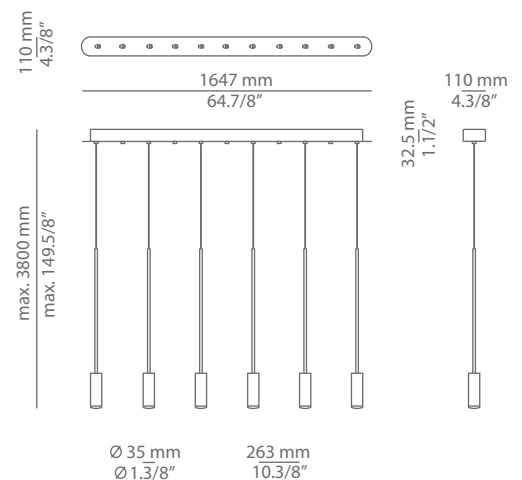

ESTILUZ Inc. USA & CANADA
330 West 38th St. Suite 710
New York, NY 10018 USA
T+1 (646) 454-1285
F+1 (646) 454-1799

info@estiluzusa.com
www.estiluzusa.com

425 Peachtree Hills Ave. NE #3 Atlanta, GA 30305
404.876.1064 sales@illumco.com