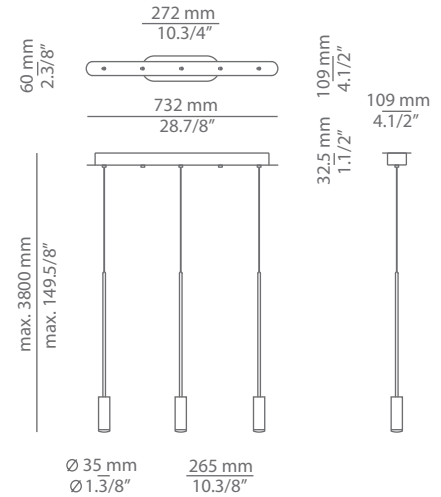

VOLTA T-3534C

suspension

Date	Type
Project	
Location	
Model #	Quantity
Specifier	

Many possible configurations with T-3534C

Code	Composition includes									
L73.35 volta	<ul style="list-style-type: none"> 1 linear canopy 113415XX1U 3 units of T-3534C-W 1 driver / Dimmable Triac Add up to 2 additional Volta 									
	<table border="0"> <tr> <td>Canopy</td> <td>Body</td> <td>Head</td> </tr> <tr> <td>26 BLK Black</td> <td>26 BLK Black</td> <td>26 BLK Black</td> </tr> <tr> <td>71 WH White</td> <td></td> <td>61 S GLD Satin Gold</td> </tr> </table>	Canopy	Body	Head	26 BLK Black	26 BLK Black	26 BLK Black	71 WH White		61 S GLD Satin Gold
Canopy	Body	Head								
26 BLK Black	26 BLK Black	26 BLK Black								
71 WH White		61 S GLD Satin Gold								

Code	Composition includes									
L92.4S volta	<ul style="list-style-type: none"> 1 linear canopy 113415XX3U 4 units of T-3534C-W 2 drivers / Dimmable Triac Add up to 3 additional Volta 									
	<table border="0"> <tr> <td>Canopy</td> <td>Body</td> <td>Head</td> </tr> <tr> <td>26 BLK Black</td> <td>26 BLK Black</td> <td>26 BLK Black</td> </tr> <tr> <td>71 WH White</td> <td></td> <td>61 S GLD Satin Gold</td> </tr> </table>	Canopy	Body	Head	26 BLK Black	26 BLK Black	26 BLK Black	71 WH White		61 S GLD Satin Gold
Canopy	Body	Head								
26 BLK Black	26 BLK Black	26 BLK Black								
71 WH White		61 S GLD Satin Gold								