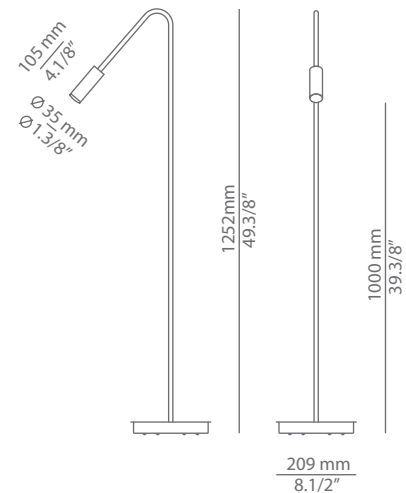

VOLTA p-3538-W

floor lamp

Date	Type
Project	
Location	
Model #	Quantity
Specifier	

Description

Floor lamp with a cylindrical aluminium head and acrylic (PMMA) lens diffuser.
 50° angle acrylic optic lens conversion kit is optional.
 On / Off switch.

Pictures above might not show the specified dimensions or material. They are for illustration purposes only.

Ordering information

Product Code	Lamp	Finish body	Finish head	Accessories
■ p-3548-W	■ LED 6.1W (2700K / Ang 120° / >80 CRI / 350mA) 120V (included) / Typ* 665 lumens On / Off Switch	■ 26 BLK Black ■ CUSTOM	■ 26 BLK Black ■ 61 S GLD Satin Gold ■ CUSTOM	■ 50° angle acrylic optic lens conversion kit E67353001