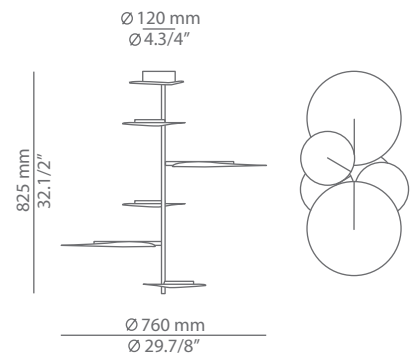

### Description

Metallic pendant providing indirect light.  
Adjustable heads with a lateral swing up to 160°.

Pictures above might not show the specified dimensions or material. They are for illustration purposes only.

### Ordering information

Product Code	Lamp
■ T-3225	■ LED 5x10W (2700K / Ang 120° / >80 CRI) 120V (included) / Typ* 5x820 lumens Dimmable Triac

Finish
■ 76 WH White
■ CUSTOM

Product Code	Lamp
■ T-3226	■ LED 3x10W (2700K / Ang 120° / >80 CRI) 120V (included) / Typ* 3x820 lumens Dimmable Triac