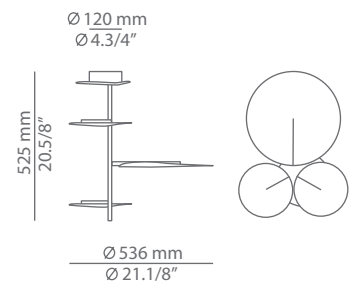

Product Code	Lamp
■ T-3226	■ LED 3x10W (2700K / Ang 120° / >80 CRI) 120V (included) / Typ* 3x820 lumens Dimmable Triac

Finish
■ 76 WH White
■ CUSTOM