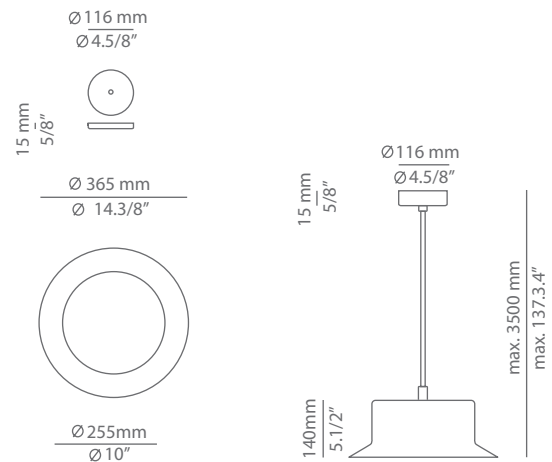

Product includes

Code	Description
■ 113416XX0	■ 1 Canopy for 1 single pendant
■ T-3416LC-W	■ 1 Maine pendant

estiluz®

ESTILUZ Inc. USA & CANADA
330 West 38th St. Suite 710
New York, NY 10018 USA
T+1 (646) 454 - 1285
F+1 (646) 454 - 1799

info@estiluzusa.com
www.estiluzusa.com

illuminations

425 Peachtree Hills Ave. NE #3 Atlanta, GA 30305
404.876.1064 sales@illumco.com