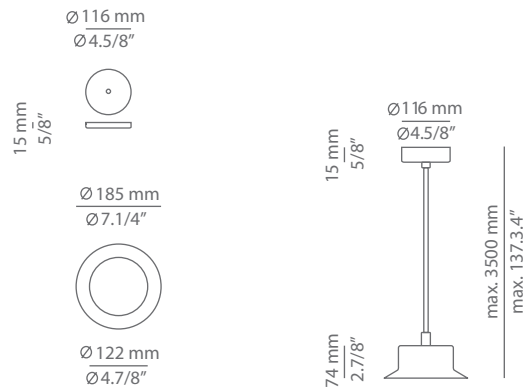

MAINE

T-3415LS / T-3416LS
suspension

Date	Type
Project	
Location	
Model #	Quantity
Specifier	

Ordering information

Code	Lamp
■ T-3415LS-W	■ LED 10W (2700K / Ang 120° / >80 CRI) 120V (included) / Typ* 820 lumens Dimmable Triac

Canopy	
■ 26 BLK	Black
■ 71 WH	White

Finish	
■ 26 BLK	Black
■ 44 CP	Copper
■ CUSTOM	

Product includes

Code	Description
■ 113416XX0	■ 1 Canopy for 1 single pendant
■ T-3415LC-W	■ 1 Maine pendant

Ordering information

Code	Lamp
■ T-3416LS-W	■ LED 15W (2700K / Ang 120° / >80 CRI) 120V (included) / Typ* 1560 lumens Dimmable Triac

Canopy	
■ 26 BLK	Black
■ 71 WH	White

Finish	
■ 26 BLK	Black
■ 44 CP	Copper
■ CUSTOM