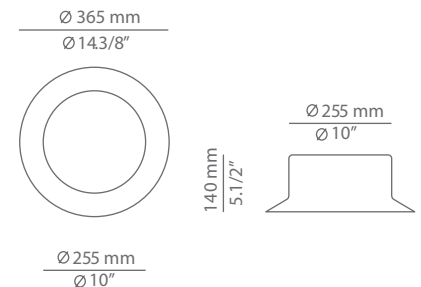

Product Code	Lamp
t-3411L-W	LED 15W (2700K / Ang 120° / >80 CRI) 120V (included) / Typ* 1560 lumens Dimmable Triac

Finish	
26 BLK	Black
44 CP	Copper
CUSTOM