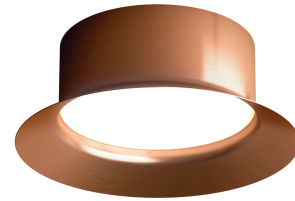

MAINE

t-3410L / t-3411L
flush mount

Date	Type
Project	
Location	
Model #	Quantity
Specifier	

Description

Metallic flush mount lamp providing direct light.
Acrylic bottom diffuser.

t-3410L-W 

t-3411L-W  

Pictures above might not show the specified dimensions or material. They are for illustration purposes only.

Ordering information

Product Code	Lamp
 t-3410L-W	 LED 10W (2700K / Ang 120° / >80 CRI) 120V (included) / Typ* 820 lumens Dimmable Triac

Finish	
 26 BLK	Black
 44 CP	Copper
 CUSTOM	

Product Code	Lamp
 t-3411L-W	 LED 15W (2700K / Ang 120° / >80 CRI) 120V (included) / Typ* 1560 lumens Dimmable Triac