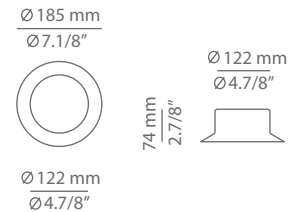

MAINE

t-3410L / t-3411L
flush mount

Date	Type
Project	
Location	
Model #	Quantity
Specifier	

Description

Metallic flush mount lamp providing direct light.
Acrylic bottom diffuser.

t-3410L-W 

t-3411L-W  

Pictures above might not show the specified dimensions or material. They are for illustration purposes only.

Ordering information

Product Code	Lamp
 t-3410L-W	 LED 10W (2700K / Ang 120° / >80 CRI) 120V (included) / Typ* 820 lumens Dimmable Triac

Finish	
 26 BLK	Black
 44 CP	Copper
 CUSTOM	

Product Code	Lamp
 t-3411L-W	 LED 15W (2700K / Ang 120° / >80 CRI) 120V (included) / Typ* 1560 lumens Dimmable Triac