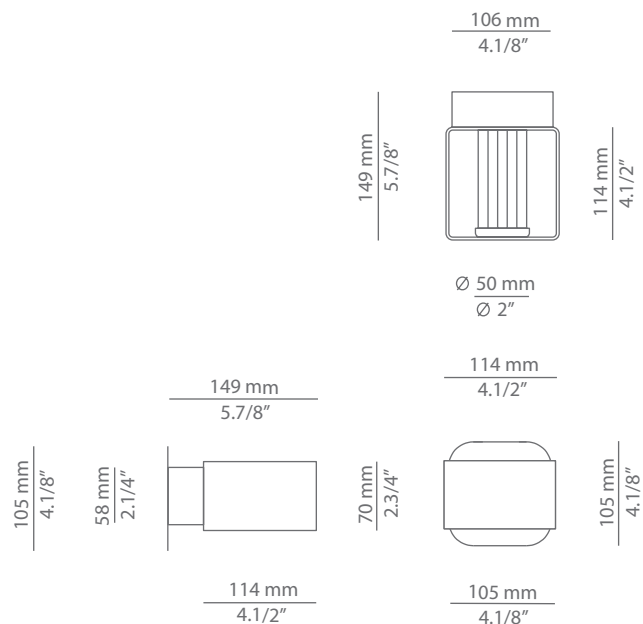

Special instructions

ESTILUZ Inc. USA & CANADA
330 West 38th St. Suite 710
New York, NY 10018 USA
T+1 (646) 454 - 1285
F+1 (646) 454 - 1799

info@estiluzusa.com
www.estiluz.com