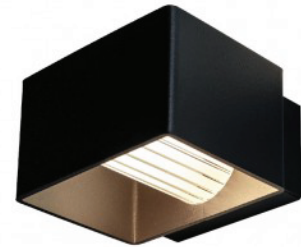

# FRAME

A-4053X

wall light

Date	Type
Project	
Location	
Model #	Quantity
Specifier	

## Description

Metallic outdoor wall light with transparent pyrex glass diffuser.  
Integral LED providing direct and indirect light.  
Double-layer coating for high resistance to corrosion and other environmental conditions.