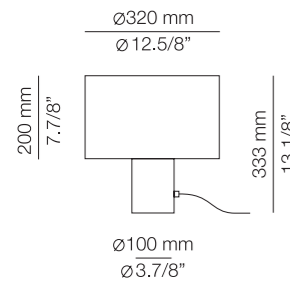

Additional

We offer custom finishes, sizes, and alternate lamping for projects.

Photographs may show non-standard products.

M-3906P

LED up to 20W
Medium base / 120V
On/Off cord switch
White pearl translucent polyester shade