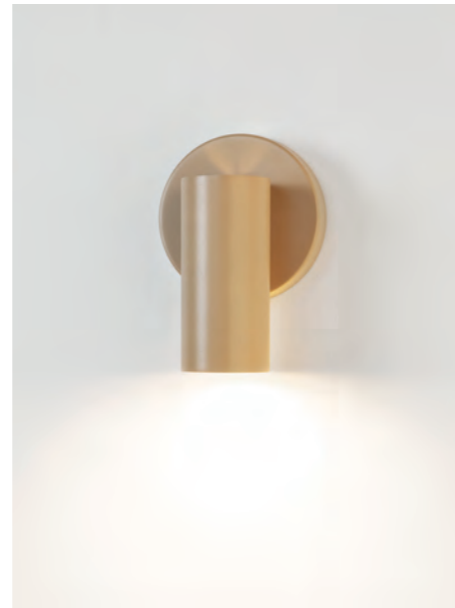

Finish

- 26 BLK
- 55 BG