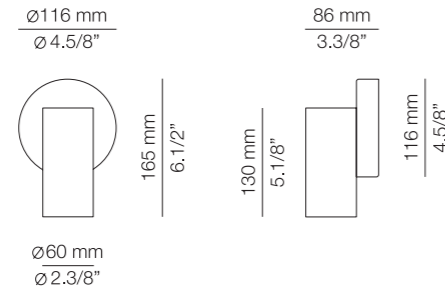

CYLS

M-3907

LED up to 10W
Candelabra base / 120V
On/Off cord switch

Additional

We offer custom finishes, sizes, and alternate lamping for projects.

Photographs may show non-standard products.

A-3900

LED up to 10W
Candelabra base / 120V
Dimmable when using dim. Lamps
Non-adjustable

Additional

We offer custom finishes, sizes, and alternate lamping for projects.

Photographs may show non-standard products.

M-3906P

LED up to 20W
Medium base / 120V
On/Off cord switch
White pearl translucent polyester shade