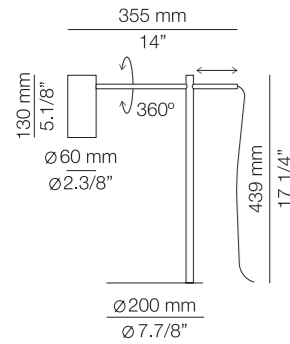

Hotel Yurbban Passage by @raquelsogorb

(ENG) Reduced to its simplest forms, a cylinder on a disk, the smaller sconce spreads a wide fan of light to illuminate art, an alcove or architectural feature.
(ESP) El aplique Cyls reducido a su forma más simple, un cilindro en un disco, proyecta un amplio haz de luz para iluminar una obra de arte, un detalle arquitectónico o simplemente una mesita de noche.

CYLS

M-3907

LED up to 10W
Candelabra base / 120V
On/Off cord switch

Additional

We offer custom finishes, sizes, and alternate lamping for projects.

Photographs may show non-standard products.

A-3900

LED up to 10W
Candelabra base / 120V
Dimmable when using dim. Lamps
Non-adjustable

Additional

We offer custom finishes, sizes, and alternate lamping for projects.

Photographs may show non-standard products.

M-3906P

LED up to 20W
Medium base / 120V
On/Off cord switch
White pearl translucent polyester shade

Photographs may show non-standard products.

Finish

- 26 BLK
- 55 BG