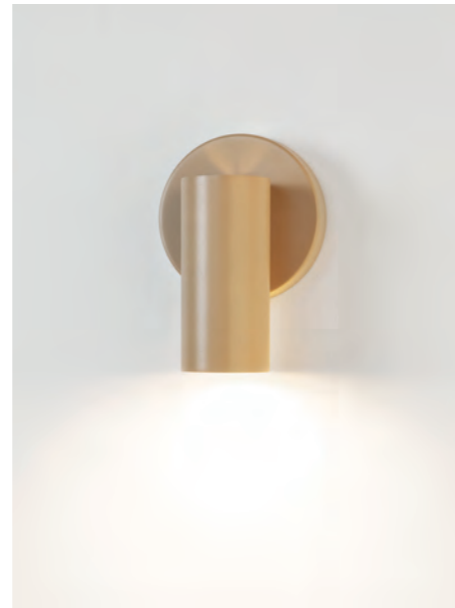

CYLS

M-3907

LED up to 10W
Candelabra base / 120V
On/Off cord switch

Additional

We offer custom finishes, sizes, and alternate lamping for projects.

Photographs may show non-standard products.

A-3900

LED up to 10W
Candelabra base / 120V
Dimmable when using dim. Lamps
Non-adjustable

Additional

We offer custom finishes, sizes, and alternate lamping for projects.

Photographs may show non-standard products.

M-3906P

LED up to 20W
Medium base / 120V
On/Off cord switch
White pearl translucent polyester shade

Additional

We offer custom finishes, sizes, and alternate lamping for projects.

Photographs may show non-standard products.

M-3906

LED up to 20W
Medium base / 120V
On/Off cord switch

Additional

We offer custom finishes, sizes, and alternate lamping for projects.

Photographs may show non-standard products.

Finish

- 26 BLK
- 55 BG