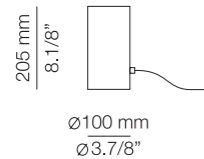

Additional

We offer custom finishes, sizes, and alternate lamping for projects.

Photographs may show non-standard products.

M-3906

LED up to 20W
Medium base / 120V
On/Off cord switch

Additional

We offer custom finishes, sizes, and alternate lamping for projects.

Photographs may show non-standard products.

Finish

- 26 BLK
- 55 BG