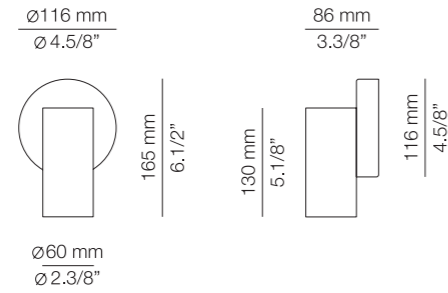

CYLS

M-3907

LED up to 10W
Candelabra base / 120V
On/Off cord switch

Additional

We offer custom finishes, sizes, and alternate lamping for projects.

Photographs may show non-standard products.

A-3900

LED up to 10W
Candelabra base / 120V
Dimmable when using dim. Lamps
Non-adjustable

Additional

We offer custom finishes, sizes, and alternate lamping for projects.

Photographs may show non-standard products.

M-3906P

LED up to 20W
Medium base / 120V
On/Off cord switch
White pearl translucent polyester shade

Photographs may show non-standard products.

Finish

- 26 BLK
- 55 BG