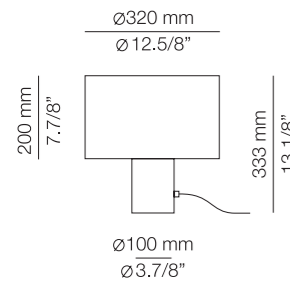

CYLS

M-3907

LED up to 10W
Candelabra base / 120V
On/Off cord switch

Additional

We offer custom finishes, sizes, and alternate lamping for projects.

Photographs may show non-standard products.

A-3900

LED up to 10W
Candelabra base / 120V
Dimmable when using dim. Lamps
Non-adjustable

Additional

We offer custom finishes, sizes, and alternate lamping for projects.

Photographs may show non-standard products.

M-3906P

LED up to 20W
Medium base / 120V
On/Off cord switch
White pearl translucent polyester shade