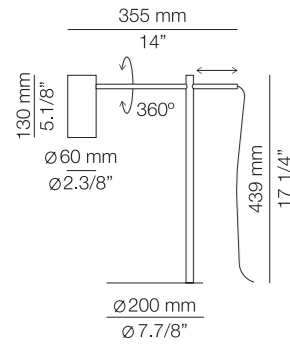

CYLS

M-3907

LED up to 10W
Candelabra base / 120V
On/Off cord switch

Additional

We offer custom finishes, sizes, and alternate lamping for projects.

Photographs may show non-standard products.

A-3900

LED up to 10W
Candelabra base / 120V
Dimmable when using dim. Lamps
Non-adjustable

Additional

We offer custom finishes, sizes, and alternate lamping for projects.

Photographs may show non-standard products.

M-3906P

LED up to 20W
Medium base / 120V
On/Off cord switch
White pearl translucent polyester shade

Photographs may show non-standard products.

Finish

- 26 BLK
- 55 BG