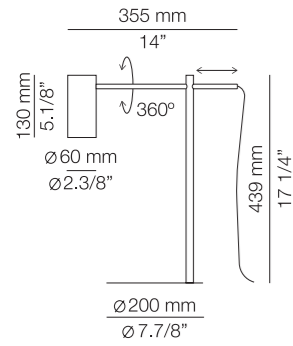

CYLS

M-3907

LED up to 10W
Candelabra base / 120V
On/Off cord switch

Additional

We offer custom finishes, sizes, and alternate lamping for projects.

Photographs may show non-standard products.

A-3900

LED up to 10W
Candelabra base / 120V
Dimmable when using dim. Lamps
Non-adjustable

Additional

We offer custom finishes, sizes, and alternate lamping for projects.

Photographs may show non-standard products.

M-3906P

LED up to 20W
Medium base / 120V
On/Off cord switch
White pearl translucent polyester shade

Photographs may show non-standard products.

Finish

- 26 BLK
- 55 BG