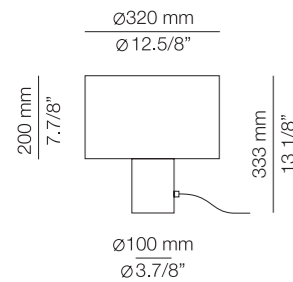

CYLS

M-3907

LED up to 10W
Candelabra base / 120V
On/Off cord switch

Additional

We offer custom finishes, sizes, and alternate lamping for projects.

Photographs may show non-standard products.

A-3900

LED up to 10W
Candelabra base / 120V
Dimmable when using dim. Lamps
Non-adjustable

Additional

We offer custom finishes, sizes, and alternate lamping for projects.

Photographs may show non-standard products.

M-3906P

LED up to 20W
Medium base / 120V
On/Off cord switch
White pearl translucent polyester shade