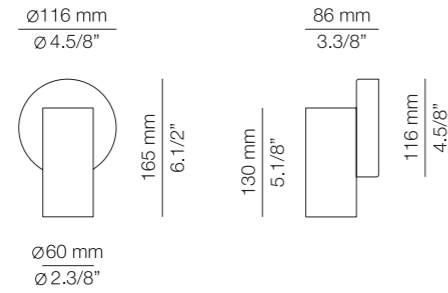

CYLS

M-3907

LED up to 10W
Candelabra base / 120V
On/Off cord switch

Additional

We offer custom finishes, sizes, and alternate lamping for projects.

Photographs may show non-standard products.

A-3900

LED up to 10W
Candelabra base / 120V
Dimmable when using dim. Lamps
Non-adjustable

Additional

We offer custom finishes, sizes, and alternate lamping for projects.

Photographs may show non-standard products.

M-3906P

LED up to 20W
Medium base / 120V
On/Off cord switch
White pearl translucent polyester shade