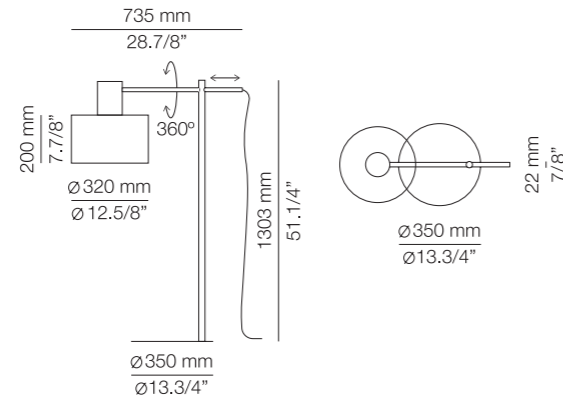

## p-3908P

LED up to 20W  
Medium base / 120V  
On/Off cord switch  
White pearl translucent polyester shade