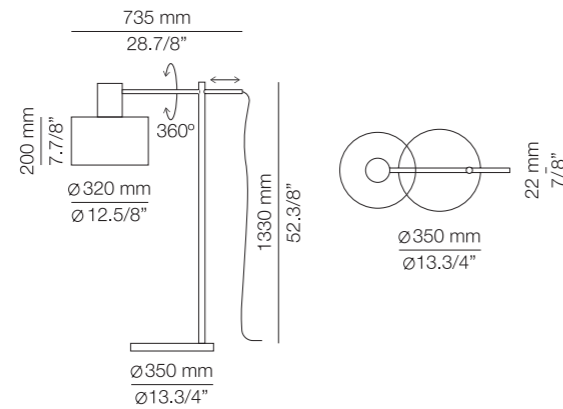

p-3908MP

LED up to 20W
Medium base / 120V
On/Off cord switch
White pearl translucent polyester shade and marble base