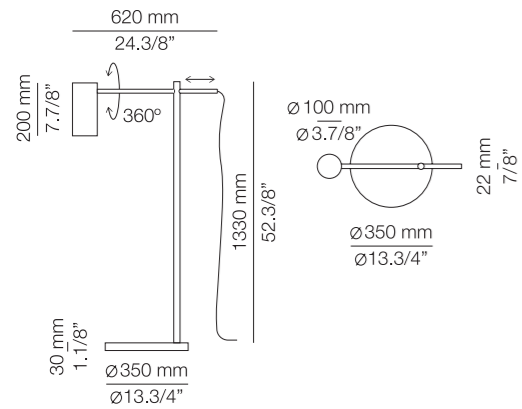

p-3908M

LED up to 20W
Medium base / 120V
On/Off cord switch
Marble base