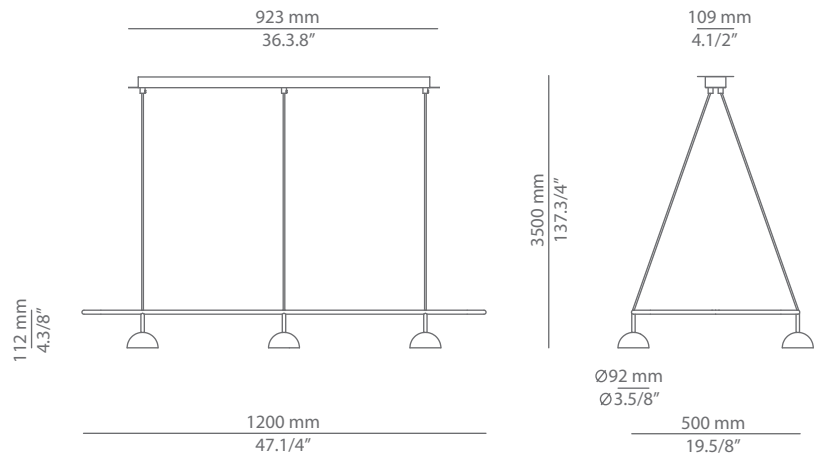

CUPOLINA

T-3935

suspension lamp

Date	Type
Project	
Location	
Model #	Quantity
Specifier	

Description

Metallic suspension light with a soft-edged rectangular metal body, aluminium dome heads, acrylic lens diffusers and integral dimmable LEDs. Adjustable height. Optional decorative sound absorbing panel with artificial greenery.

Pictures above might not show the specified dimensions or material. They are for illustration purposes only.

Ordering information

Product Code	Lamp	Finish
T-3935	LED 6x6.2W (led included) (2700K / Ang 70° / >90 CRI / 350mA) 120V / Typ* 6x725 lumens / Dimmable Triac	<ul style="list-style-type: none"> 26 BLK Black 74 WH White CUSTOM

Product includes

Code	Description
113935XX2U	1 surface canopy for 1 pedant
T-3935	1 cupolina pendant
671000036	2 drivers / Dimmable Triac

Accessories

Code	Description
 123935XX0	Sound absorbing panel with artificial greenery