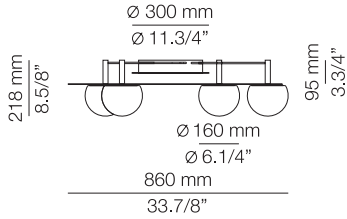

## t-3810 / t-3810A

LED 4x6.1W  
( 2700K / Ang.120° / >90CRI / 350mA )  
120V / Typ\* 4x565 lumens  
Dimmable Triac  
Glass shade  
t-3810A includes P.E.T Acoustic Panel

t-3810A

t-3810S