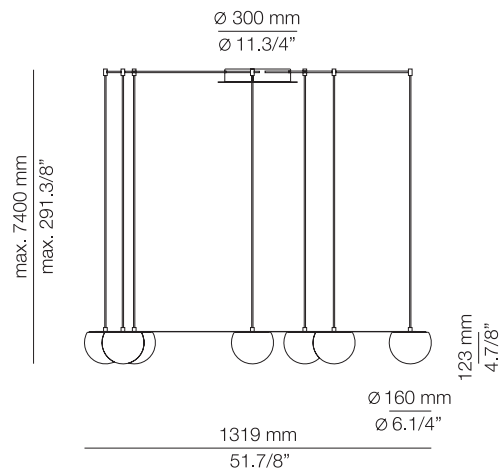

## T-3816 / T-3816A

LED 7x6.1W  
( 2700K / Ang.120° / >90CRI / 350mA )  
120V / Typ\* 7x565 lumens  
Dimmable Triac  
Glass shade  
T-3816A includes P.E.T Acoustic Panel