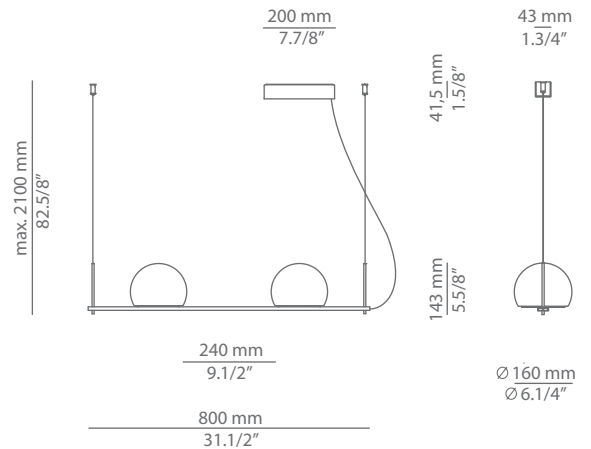

Lamp facing up

SPECIAL REQUIREMENTS

Custom finishes and versions

Alternate lamping, versions and finishes available for projects. Consult our offices.

Special instructions

ESTILUZ, S.A.
Carretera d'Ogassa, s/n
17860 Sant Joan de les Abadesses
T+34 972 720 125
F+34 972 720 796

estiluz@estiluz.com
www.estiluz.com

425 Peachtree Hills Ave. NE #3 Atlanta, GA 30305
404.876.1064 sales@illumco.com