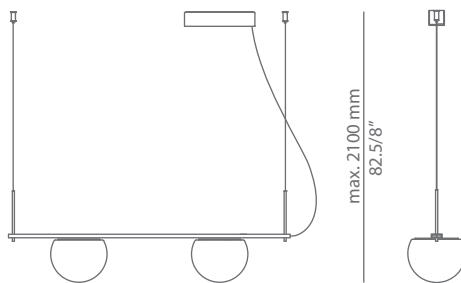

Lamp facing down