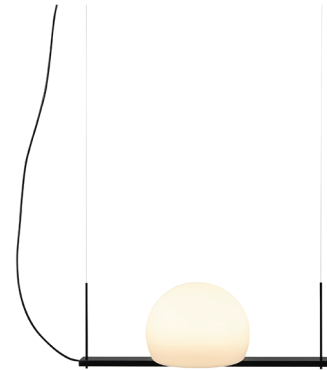

CIRC T-3714

suspension lamp

Date	Type
Project	
Location	
Model #	Quantity
Specifier	

Description

Metallic suspension lamp providing direct and indirect light.
Adjustable height and glass shade.
The lamp can be mounted facing up or facing down.

Pictures above might not show the specified dimensions or material. They are for illustration purposes only.

Ordering information

Product Code	Lamp	Finish						
T-3714	LED 6,1W (2700K / Ang 120° / >90 CRI / 350mA) A+ 100V - 240V (included) / Typ* 565 lumens Dimmable Triac Glass shade	<table border="0"> <tr> <td> 26 BLK</td> <td>Black</td> </tr> <tr> <td> 61 S GLD</td> <td>Satin Gold</td> </tr> <tr> <td> CUSTOM</td> <td></td> </tr> </table>	 26 BLK	Black	 61 S GLD	Satin Gold	 CUSTOM	
 26 BLK	Black							
 61 S GLD	Satin Gold							
 CUSTOM								