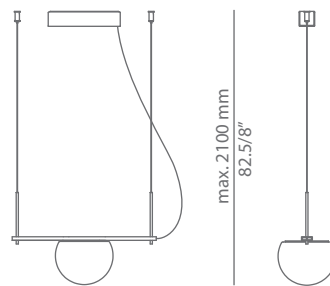

Lamp facing down