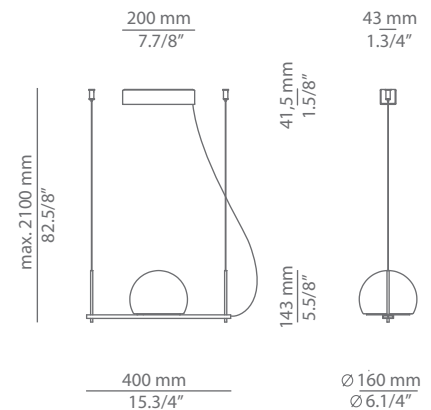

Lamp facing up

SPECIAL REQUIREMENTS

Custom finishes and versions

Alternate lamping, versions and finishes available for projects. Consult our offices.

Special instructions

ESTILUZ, S.A.
Carretera d'Ogassa, s/n
17860 Sant Joan de les Abadesses
T+34 972 720 125
F+34 972 720 796

estiluz@estiluz.com
www.estiluz.com

425 Peachtree Hills Ave. NE #3 Atlanta, GA 30305
404.876.1064 sales@illumco.com