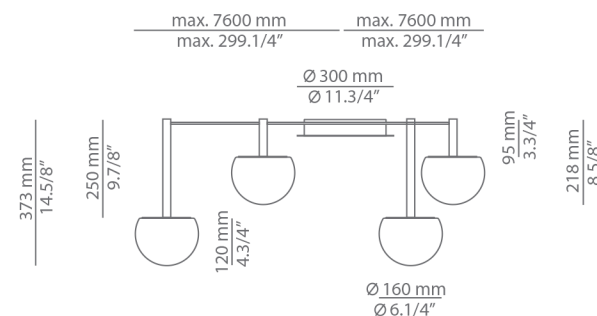

CIRC

t-3820S / t-3821S

ceiling light

Many possible configurations with t-3820S and t-3821S

Code	Composition includes
<p>■ R30.1S1M</p> <p>circ composition</p> 	<p>1 round canopy 113815263</p> <p>1 unit of t-3820C</p> <p>1 unit of t-3821C</p> <p>1 driver 671000036 / Dimmable Triac</p>

Finish canopy
26 BLK Black
Finish body
<p>■ 26 BLK Black</p> <p>■ CUSTOM</p>

Code	Composition includes
<p>■ R30.2S1M</p> <p>circ composition</p> 	<p>1 round canopy 113815263</p> <p>2 units of t-3820C</p> <p>1 unit of t-3821C</p> <p>1 driver 671000036 / Dimmable Triac</p>

Finish canopy
26 BLK Black
Finish body
<p>■ 26 BLK Black</p> <p>■ CUSTOM</p>

Code	Composition includes
<p>■ R30.2S2M</p> <p>circ composition</p> 	<p>1 round canopy 113815263</p> <p>2 units of t-3820C</p> <p>2 units of t-3821C</p> <p>2 drivers 671000036 / Dimmable Triac</p>

Finish canopy
26 BLK Black
Finish body
<p>■ 26 BLK Black</p> <p>■ CUSTOM</p>

Code	Composition includes
<p>■ R30.4S2M</p> <p>circ composition</p> 	<p>1 round canopy 113815263</p> <p>4 units of t-3820C</p> <p>2 units of t-3821C</p> <p>2 drivers 671000036 / Dimmable Triac</p>