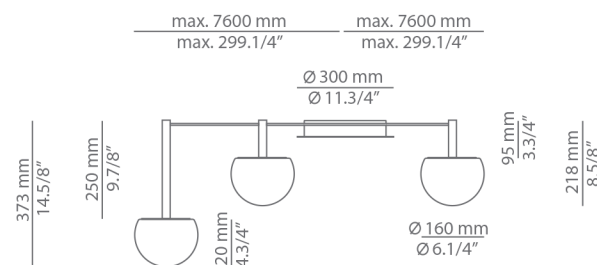

CIRC

t-3820S / t-3821S

ceiling light

Many possible configurations with t-3820S and t-3821S

Code	Composition includes
<p>■ R30.1S1M</p> <p>circ composition</p> 	<p>1 round canopy 113815263</p> <p>1 unit of t-3820C</p> <p>1 unit of t-3821C</p> <p>1 driver 671000036 / Dimmable Triac</p>

Finish canopy
26 BLK Black
Finish body
<p>■ 26 BLK Black</p> <p>■ CUSTOM</p>

Code	Composition includes
<p>■ R30.2S1M</p> <p>circ composition</p> 	<p>1 round canopy 113815263</p> <p>2 units of t-3820C</p> <p>1 unit of t-3821C</p> <p>1 driver 671000036 / Dimmable Triac</p>

Finish canopy
26 BLK Black
Finish body
<p>■ 26 BLK Black</p> <p>■ CUSTOM</p>

Code	Composition includes
<p>■ R30.2S2M</p> <p>circ composition</p> 	<p>1 round canopy 113815263</p> <p>2 units of t-3820C</p> <p>2 units of t-3821C</p> <p>2 drivers 671000036 / Dimmable Triac</p>