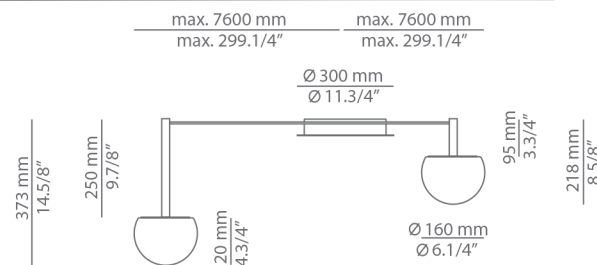

CIRC

t-3820S / t-3821S

ceiling light

Many possible configurations with t-3820S and t-3821S

Code	Composition includes
<p>■ R30.1S1M</p> <p>circ composition</p> 	<p>1 round canopy 113815263</p> <p>1 unit of t-3820C</p> <p>1 unit of t-3821C</p> <p>1 driver 671000036 / Dimmable Triac</p>

Finish canopy
26 BLK Black
Finish body
<p>■ 26 BLK Black</p> <p>■ CUSTOM</p>

Code	Composition includes
<p>■ R30.2S1M</p> <p>circ composition</p> 	<p>1 round canopy 113815263</p> <p>2 units of t-3820C</p> <p>1 unit of t-3821C</p> <p>1 driver 671000036 / Dimmable Triac</p>

Finish canopy
26 BLK Black
Finish body
<p>■ 26 BLK Black</p> <p>■ CUSTOM</p>

Code	Composition includes
<p>■ R30.2S2M</p> <p>circ composition</p> 	<p>1 round canopy 113815263</p> <p>2 units of t-3820C</p> <p>2 units of t-3821C</p> <p>2 drivers 671000036 / Dimmable Triac</p>