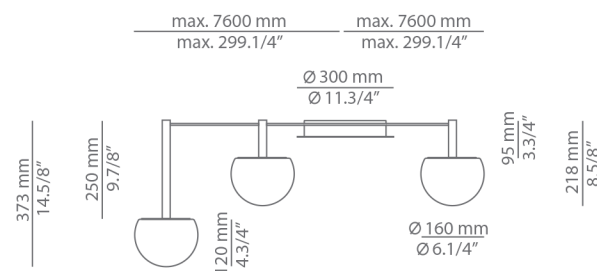

CIRC

t-3820S / t-3821S

ceiling light

Many possible configurations with t-3820S and t-3821S

Code	Composition includes
R30.1S1M circ composition	1 round canopy 113815263 1 unit of t-3820C 1 unit of t-3821C 1 driver 671000036 / Dimmable Triac

Finish canopy
26 BLK Black
Finish body
26 BLK Black
CUSTOM

Code	Composition includes
R30.2S1M circ composition	1 round canopy 113815263 2 units of t-3820C 1 unit of t-3821C 1 driver 671000036 / Dimmable Triac

Finish canopy
26 BLK Black
Finish body
26 BLK Black
CUSTOM

Code	Composition includes
R30.2S2M circ composition	1 round canopy 113815263 2 units of t-3820C 2 units of t-3821C 2 drivers 671000036 / Dimmable Triac