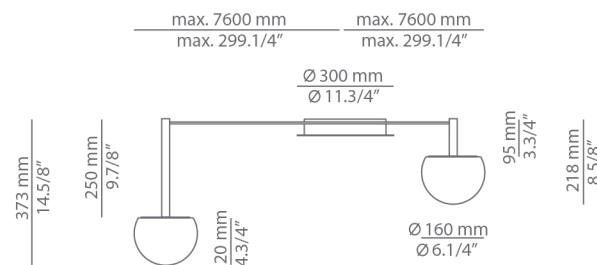

CIRC

t-3820S / t-3821S

ceiling light

Many possible configurations with t-3820S and t-3821S

Code	Composition includes
R30.1S1M circ composition	1 round canopy 113815263 1 unit of t-3820C 1 unit of t-3821C 1 driver 671000036 / Dimmable Triac

Finish canopy
26 BLK Black
Finish body
26 BLK Black
CUSTOM

Code	Composition includes
R30.2S1M circ composition	1 round canopy 113815263 2 units of t-3820C 1 unit of t-3821C 1 driver 671000036 / Dimmable Triac

Finish canopy
26 BLK Black
Finish body
26 BLK Black
CUSTOM

Code	Composition includes
R30.2S2M circ composition	1 round canopy 113815263 2 units of t-3820C 2 units of t-3821C 2 drivers 671000036 / Dimmable Triac