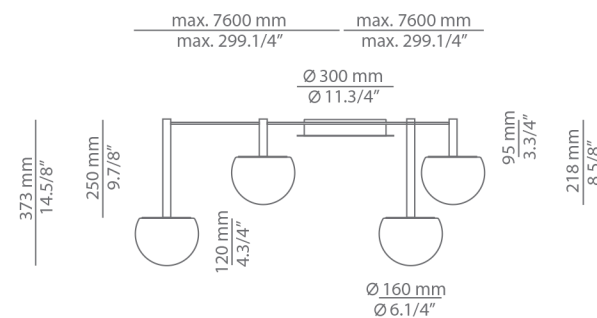

CIRC

t-3820S / t-3821S

ceiling light

Many possible configurations with t-3820S and t-3821S

Code	Composition includes
R30.1S1M circ composition	1 round canopy 113815263 1 unit of t-3820C 1 unit of t-3821C 1 driver 671000036 / Dimmable Triac

Finish canopy
26 BLK Black
Finish body
26 BLK Black
CUSTOM

Code	Composition includes
R30.2S1M circ composition	1 round canopy 113815263 2 units of t-3820C 1 unit of t-3821C 1 driver 671000036 / Dimmable Triac

Finish canopy
26 BLK Black
Finish body
26 BLK Black
CUSTOM

Code	Composition includes
R30.2S2M circ composition	1 round canopy 113815263 2 units of t-3820C 2 units of t-3821C 2 drivers 671000036 / Dimmable Triac

Finish canopy
26 BLK Black
Finish body
26 BLK Black
CUSTOM

Code	Composition includes
R30.4S2M circ composition	1 round canopy 113815263 4 units of t-3820C 2 units of t-3821C 2 drivers 671000036 / Dimmable Triac