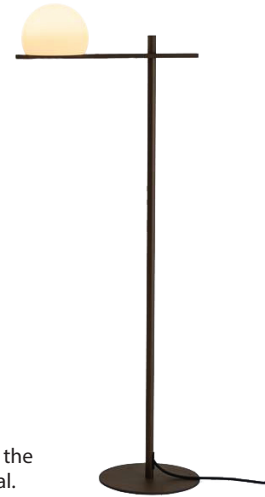

# CIRC

floor lamp

p-3729X

<b>Date</b>	<b>Type</b>
<b>Project</b>	
<b>Location</b>	
<b>Model #</b>	<b>Quantity</b>
<b>Specifier</b>	

## Description

Metallic floor lamp providing direct and indirect light. Shade is made of translucent satinated beige polyethylene.

Pictures above might not show the specified dimensions or material. They are for illustration purposes only.

## Ordering information

Product Code	Lamp	Finish
p-3729X	LED 8W (2700K / Ang 120° / >80 CRI) Typ* 720 lumens / 230V (included) Dimmable Triac	26 BLK Black 80 RT Rust