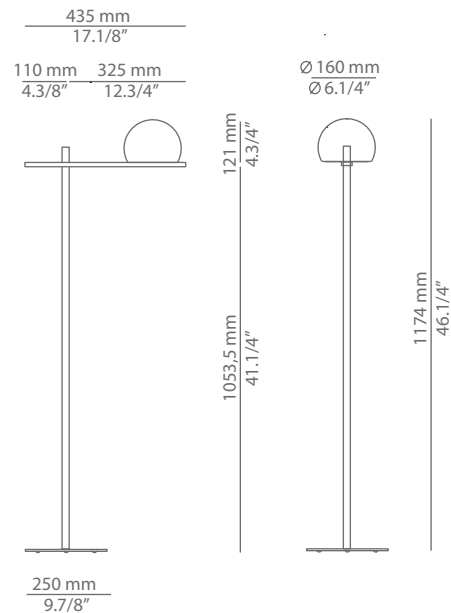

SPECIAL REQUIREMENTS

Custom finishes and versions

Alternate lamping and versions available for projects. Consult our offices.

Special instructions

ESTILUZ, S.A.
Carretera d'Ogassa, s/n
17860 Sant Joan de les Abadesses
T+34 972 720 125
F+34 972 720 796

estiluz@estiluz.com
www.estiluz.com

425 Peachtree Hills Ave. NE #3 Atlanta, GA 30305
404.876.1064 sales@illumco.com