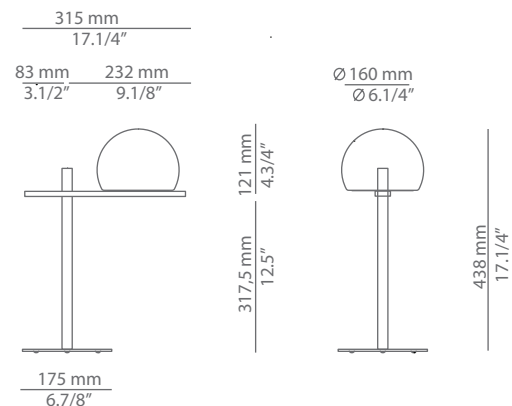

Special instructions

ESTILUZ, S.A.
Carretera d'Ogassa, s/n
17860 Sant Joan de les Abadesses
T+34 972 720 125
F+34 972 720 796

estiluz@estiluz.com
www.estiluz.com

425 Peachtree Hills Ave. NE #3 Atlanta, GA 30305
404.876.1064
sales@illumco.com