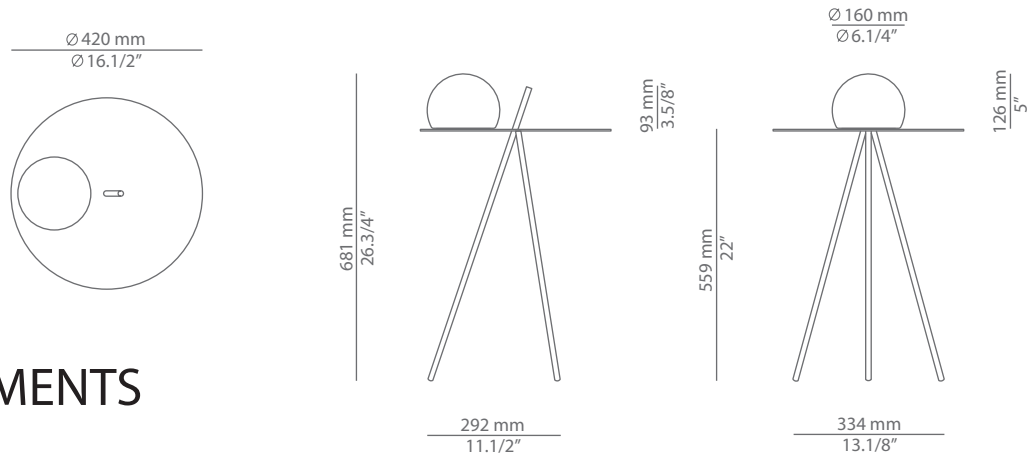

SPECIAL REQUIREMENTS

Custom finishes and versions

Alternate lamping, versions and finishes available for projects. Consult our offices.

Special instructions

ESTILUZ Inc. USA & CANADA
330 West 38th St. Suite 710
New York, NY 10018 USA
T+1 (646) 454 - 1285
F+1 (646) 454 - 1799

info@estiluzusa.com
www.estiluz.com