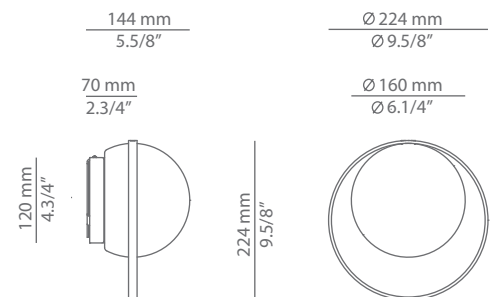

SPECIAL REQUIREMENTS

Custom finishes and versions

Alternate lamping, versions and finishes available for projects. Consult our offices.

Special instructions