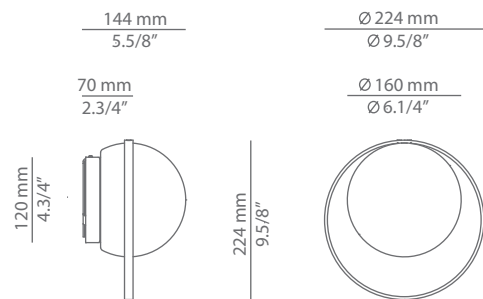

Special instructions

ESTILUZ, S.A.
Carretera d'Ogassa, s/n
17860 Sant Joan de les Abadesses
T+34 972 720 125
F+34 972 720 796

estiluz@estiluz.com
www.estiluz.com

425 Peachtree Hills Ave. NE #3 Atlanta, GA 30305
404.876.1064 sales@illumco.com