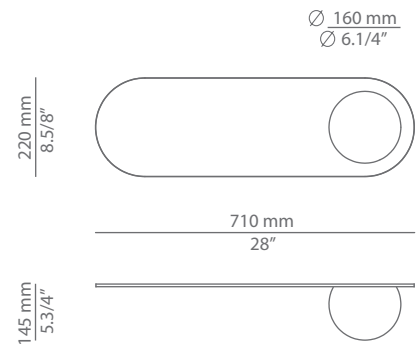

CIRC

A-3703-W

wall light

Date	Type
Project	
Location	
Model #	Quantity
Specifier	

Description

Illuminated oval grey fumé mirror with an integrated dimmable LED providing direct and indirect light.
Glass shade.

Pictures above might not show the specified dimensions or material. They are for illustration purposes only.

Ordering information

Product Code	Lamp	Finish
■ A-3703-W	LED 10W (2700K / Ang 120° / >80 CRI) / LED included 120V / Typ* 850 lumens / Dimmable Triac Glass shade	■ 23 GR F Grey Fumé ■ 65 BR F Bronze Fumé ■ CUSTOM