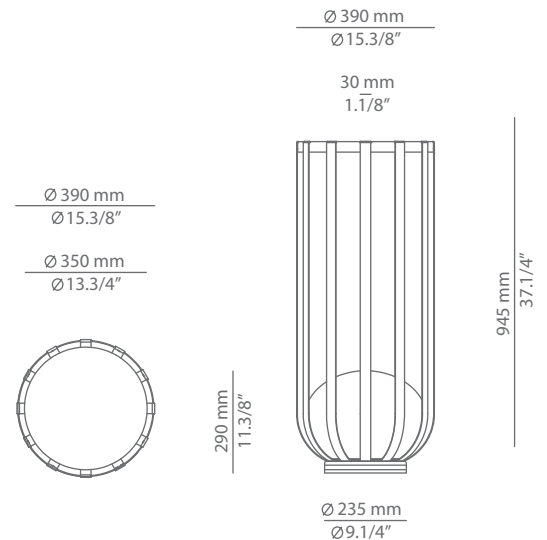

BOLS

P-4027X

floor lamp

Date	Type
Project	
Location	
Model #	Quantity
Specifier	

Description

Aluminium floor lamp with polyethylene shade and integral dimmable LED. Double-layer coating for high resistance to corrosion and other environmental conditions. Possibility of adding a tray to use as a table, or a flower pot for natural vegetation.

Pictures above might not show the specified dimensions or material. They are for illustration purposes only.

Ordering information

Product Code	Lamp	Finish
P-4027X	LED 10W (led included) (2700K / Ang 120° / >80 CRI) / 120V / Typ* 820 lumens Dimmable Triac	<ul style="list-style-type: none"> 96 BLK ANT Black Anthracite 55 BG Beige 78 OX RD Oxide Red CUSTOM

Ordering information

Code	Description	Finish
124027XX2	Table kit (table top included) Maximum 6.5lb 	96 BLK ANT Black Anthracite 55 BG Beige 78 OX RD Oxide Red CUSTOM
124027XX3	Pot for natural vegetation Maximum 12lb 	96 BLK ANT Black Anthracite 55 BG Beige 78 OX RD Oxide Red CUSTOM
124027XX7	Vegetation kit with artificial greenery 	96 BLK ANT Black Anthracite 55 BG Beige 78 OX RD Oxide Red CUSTOM
124027XX6	Bolt down floor base kit (aluminium base) 	96 BLK ANT Black Anthracite 55 BG Beige 78 OX RD Oxide Red CUSTOM