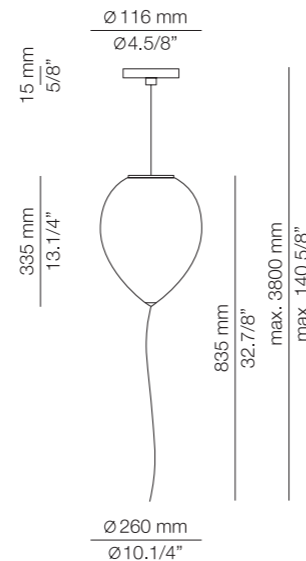

BALLOON

A-3050

LED up to 20W
Medium Base / 120V
On/Off pull cord switch
Dimmable when using dimmable lamps

Finish

○ 74 WH

t-3052

LED up to 20W
Medium Base / 120V
Dimmable when using dimmable lamps

Finish

○ 74 WH

T-3055

LED up to 20W
Medium Base / 120V
Dimmable when using dimmable lamps

Finish

○ 74 WH

Private residence by @yanamol

Additional

We offer custom finishes, sizes, and alternate lamping for projects.

Photographs may show non-standard products.