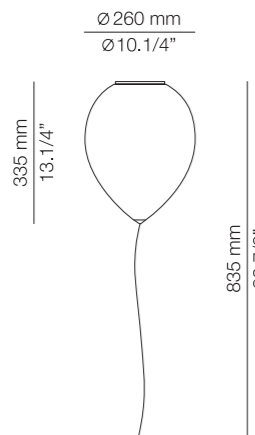

BALLOON

A-3050

LED up to 20W
Medium Base / 120V
On/Off pull cord switch
Dimmable when using dimmable lamps

Finish

○ 74 WH

t-3052

LED up to 20W
Medium Base / 120V
Dimmable when using dimmable lamps

Finish

○ 74 WH

T-3055

LED up to 20W
Medium Base / 120V
Dimmable when using dimmable lamps

Finish

○ 74 WH

Private residence by @yanamol

Additional

We offer custom finishes, sizes, and alternate lamping for projects.