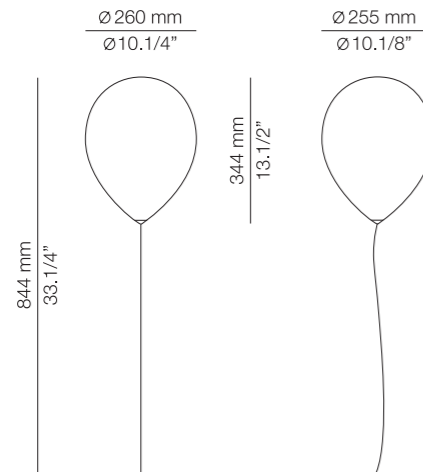

BALLOON

A-3050

LED up to 20W
Medium Base / 120V
On/Off pull cord switch
Dimmable when using dimmable lamps

Finish

○ 74 WH

t-3052

LED up to 20W
Medium Base / 120V
Dimmable when using dimmable lamps

Finish

○ 74 WH

T-3055

LED up to 20W
Medium Base / 120V
Dimmable when using dimmable lamps

Finish

○ 74 WH

Private residence by @yanamol

Additional

We offer custom finishes, sizes, and alternate lamping for projects.

Photographs may show non-standard products.