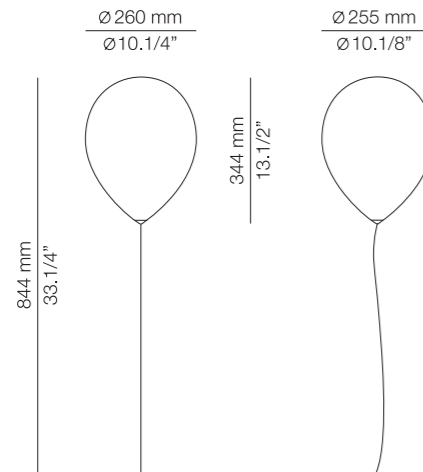

BALLOON

A-3050

LED up to 20W
Medium Base / 120V
On/Off pull cord switch
Dimmable when using dimmable lamps

Finish

○ 74 WH

t-3052

LED up to 20W
Medium Base / 120V
Dimmable when using dimmable lamps

Finish

○ 74 WH

T-3055

LED up to 20W
Medium Base / 120V
Dimmable when using dimmable lamps

Finish

○ 74 WH

Additional

We offer custom finishes, sizes, and alternate lamping for projects.

Photographs may show non-standard products.