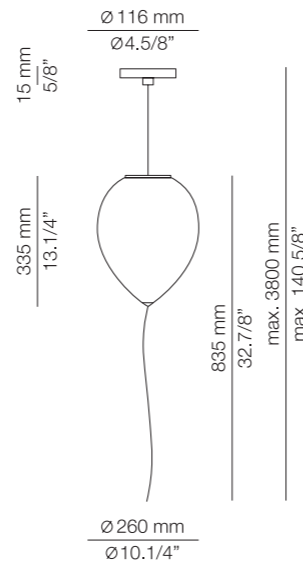

BALLOON

A-3050

LED up to 20W
Medium Base / 120V
On/Off pull cord switch
Dimmable when using dimmable lamps

Finish

○ 74 WH

t-3052

LED up to 20W
Medium Base / 120V
Dimmable when using dimmable lamps

Finish

○ 74 WH

T-3055

LED up to 20W
Medium Base / 120V
Dimmable when using dimmable lamps

Finish

○ 74 WH

Additional

We offer custom finishes, sizes, and alternate lamping for projects.

Photographs may show non-standard products.