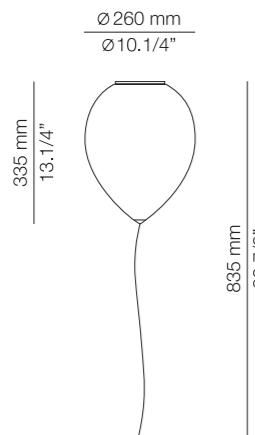

BALLOON

A-3050

LED up to 20W
Medium Base / 120V
On/Off pull cord switch
Dimmable when using dimmable lamps

Finish

○ 74 WH

t-3052

LED up to 20W
Medium Base / 120V
Dimmable when using dimmable lamps

Finish

○ 74 WH

T-3055

LED up to 20W
Medium Base / 120V
Dimmable when using dimmable lamps

Finish

○ 74 WH

Additional

We offer custom finishes, sizes, and alternate lamping for projects.

Photographs may show non-standard products.