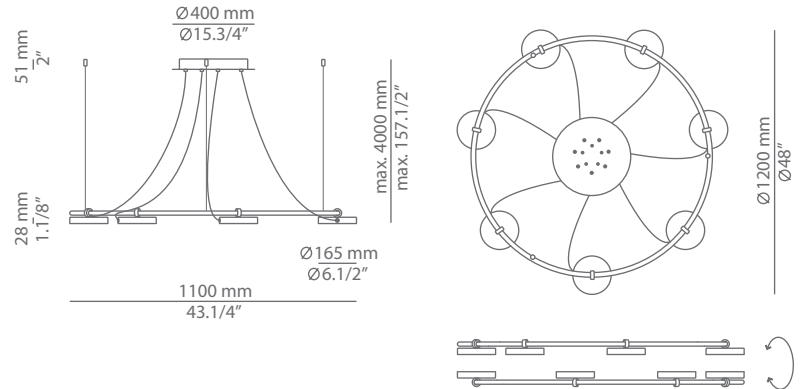

## Description

Metallic suspension lamp with circular, adjustable heads and acrylic diffusers. The heads rotate up to 106°. The lamp can be mounted with all heads facing up or all heads facing down. Dimmable 1-10V. Composition aro R40.1M1L luminaires are dimmable independently (two circuits) and can be mounted with heads facing up or down.

## Ordering information

Product Code	Lamp	Finish	Canopy
■ T-3542-W	■ LED 5x10W (2700K / Ang 116° / >80 CRI / 700mA) 120V (included) / Typ* 5x1437 lumens Dimmable 1-10V	■ 56 BLK Black ■ CUSTOM	■ 26 BLK Black ■ 74 WH White ■ CUSTOM

# ARO

suspension

T-3542 / T-3543

Date	Type
Project	
Location	
Model #	Quantity
Specifier	

Product Code	Lamp	Finish	Canopy
■ T-3543-W	■ LED 7x10W (2700K / Ang 116° / >80 CRI / 700mA) 120V (included) / Typ* 7x1437 lumens Dimmable 1-10V	■ 56 BLK Black ■ CUSTOM	■ 26 BLK Black ■ 74 WH White ■ CUSTOM