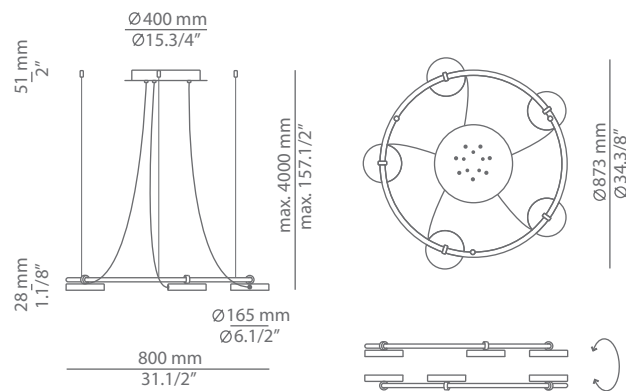

## Description

Metallic suspension lamp with circular, adjustable heads and acrylic diffusers. The heads rotate up to 106°. The lamp can be mounted with all heads facing up or all heads facing down. Dimmable 1-10V. Composition aro R40.1M1L luminaires are dimmable independently (two circuits) and can be mounted with heads facing up or down.

Pictures above might not show the specified dimensions or material. They are for illustration purposes only.

## Ordering information

Product Code	Lamp	Finish	Canopy
■ T-3542-W	■ LED 5x10W (2700K / Ang 116° / >80 CRI / 700mA) 120V (included) / Typ* 5x1437 lumens Dimmable 1-10V	■ 56 BLK Black ■ CUSTOM	■ 26 BLK Black ■ 74 WH White ■ CUSTOM

# ARO

suspension

T-3542 / T-3543

Date	Type
Project	
Location	
Model #	Quantity
Specifier	

Product Code	Lamp	Finish	Canopy
■ T-3543-W	■ LED 7x10W (2700K / Ang 116° / >80 CRI / 700mA) 120V (included) / Typ* 7x1437 lumens Dimmable 1-10V	■ 56 BLK Black ■ CUSTOM	■ 26 BLK Black ■ 74 WH White ■ CUSTOM