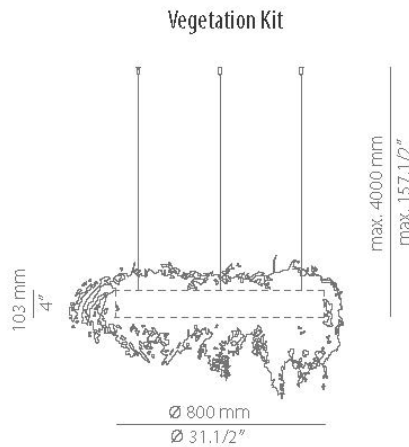

## Description

Metallic suspension lamp with circular, adjustable heads and acrylic diffusers. The heads rotate up to 106°. The lamp can be mounted with all heads facing up or all heads facing down. Dimmable 1-10V. Composition aro R40.1M1L luminaires are dimmable independently (two circuits) and can be mounted with heads facing up or down.

Pictures above might not show the specified dimensions or material. They are for illustration purposes only.

## Ordering information

Product Code	Lamp	Finish	Canopy
■ T-3542-W	■ LED 5x10W (2700K / Ang 116° / >80 CRI / 700mA) 120V (included) / Typ* 5x1437 lumens Dimmable 1-10V	■ 56 BLK Black ■ CUSTOM	■ 26 BLK Black ■ 74 WH White ■ CUSTOM