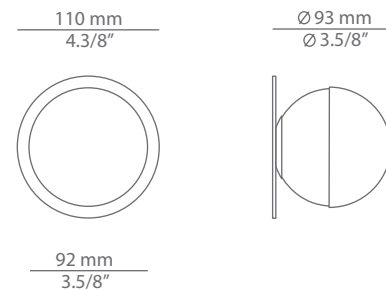

## Product includes

Code	Description
671000063	1 remote driver / Dimmable Triac

$\varnothing$  60mm drill on dry wall  

22 mm  
7/8"

52 mm  
2"

118,3 mm  
4.5/8"