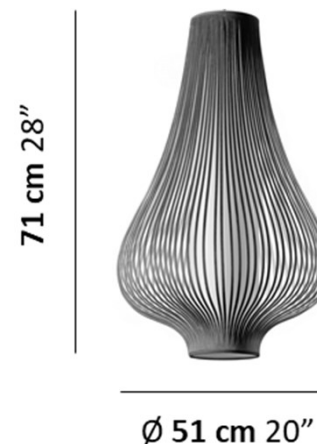

uplight group.