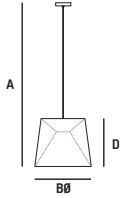

TALAYA collection is suitable for outdoor use. Made of: Floor lamp with a solid metal base, pendant and portable table lamp without cables with rechargeable LED lighting system. Lampshade made of a perforated composite membrane, completely suitable for outdoor and 100% recyclable.

Colección TALAYA apta para exterior, con lámpara de pie con una sólida base metálica, lámpara colgante, y lámpara de sobremesa portátil sin cables y LED recargable con batería. Pantalla de membrana composite perforada, totalmente apta para exterior y 100% reciclable.

ref	TYPE	A	BØ	C	D	DIF	BULB
TUS.TA.001	TABLE LAMP	13 3/8"	8 3/4"		8 3/4"		LED 3W 2700K 290lm

IP66

ref	TYPE	A	BØ	C	D	DIF	BULB
TUS.TA.002	FLOOR LAMP	79"	17 3/4"	63"	15"		1 x 13W / LED / Medium base / 120V
TUS.TA.003	PENDANT	133 1/2"	17 3/4"		15"		1 x 13W / LED / Medium base / 120V

IP44 (Outdoor)

TA.003

108 Talaya