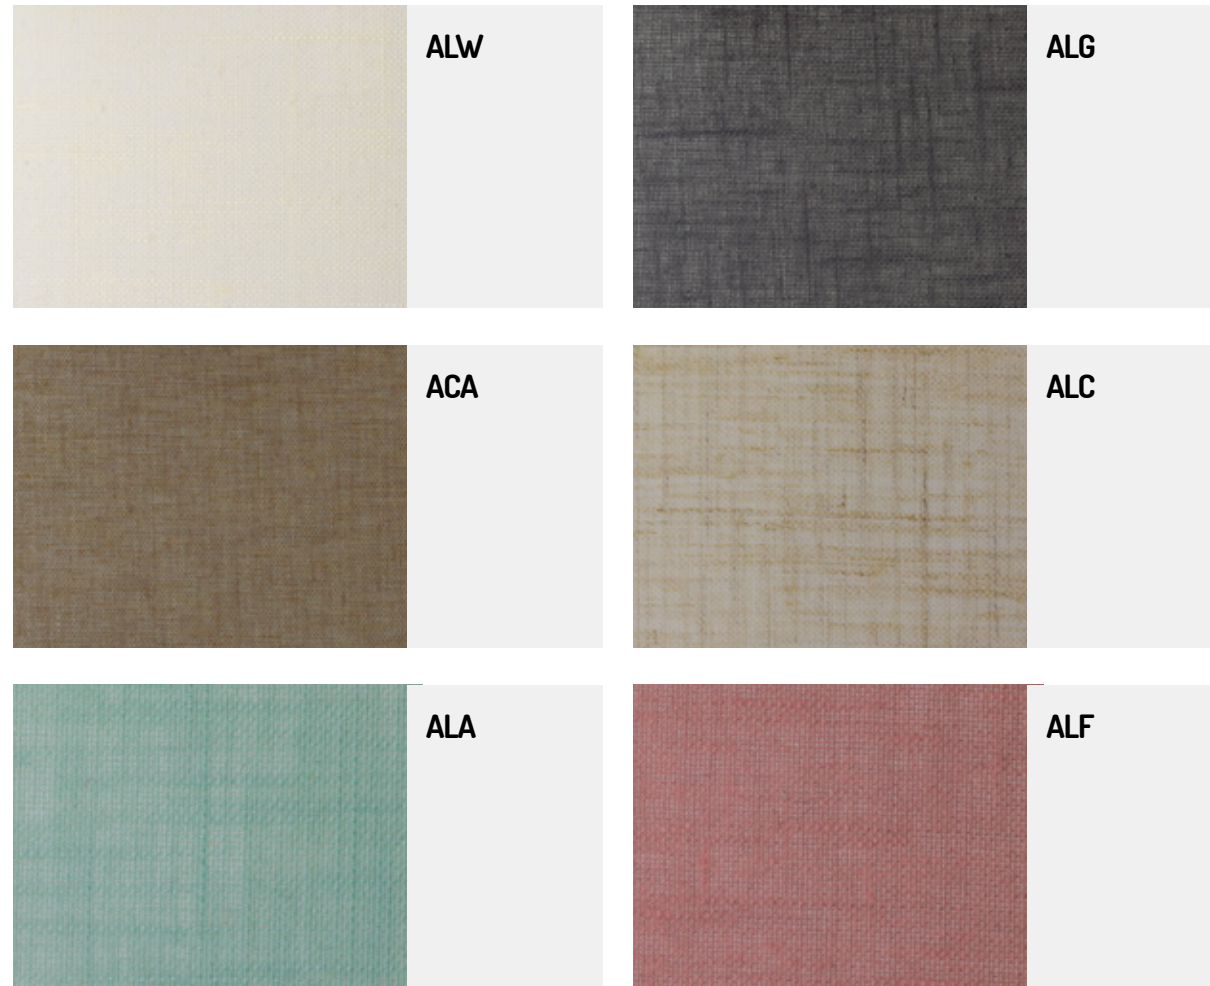

Certifications:

USA Certifications:

Light for indoor use only / Luminaria solo para uso interior

Group A
Grupo A

Linen *Linós*

Sack *Saco*

Which color do
you need?

Non-standard colors
Colores no estándar

Group A
Grupo A

Cotton Algodón

	ANG		APB
	AAC		AOR
	AAT		AOB Opaque Opaco
	AOS Opaque Opaco		AOZ Opaque Opaco

Which color do you need?

Non-standard colors
Colores no estándar

Group A
Grupo A

Embroidery *Bordados*