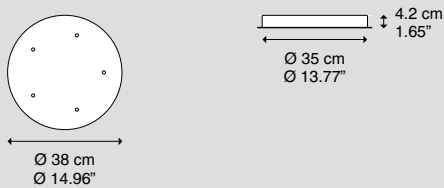

	 Dim	IP20	 Energy Saving
---	---	------	---

3 Lights Round Cluster

Net weight/ Peso netto: 3.55 kg

Pack/ Colli: 1

Description
DescrizioneRound canopy
for 3 suspensionsRosone circolare
per 3 sospensioniStructure finish
Finitura struttura

500514

500558

5 Lights Round Cluster

Net weight/ Peso netto: 3.55 kg

Pack/ Colli: 1

Round canopy
for 5 suspensionsRosone circolare
per 5 sospensioni

Matte White – 9010
 Bianco Opaco – 9010

Matte Black – 9005 ^{NEW}
 Nero Opaco – 9005