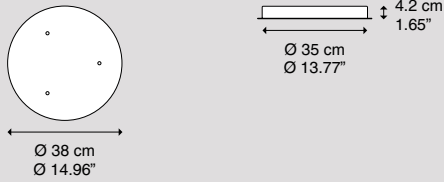

	Dim	IP20	Energy Saving
--	-----	------	---------------

Urban Concrete 50	Light source	Frame	Diffuser: Metal	Code
	LED G30 Medium base • 1 x max 25W	—	Pink dust	502304
		—	Tough gray	502305
		—	Soft gray	502306
Net weight: 5.50 kg	Gross weight: 0.00 kg	Parcels: N°1		

Urban Concrete 80	Light source	Frame	Diffuser: Metal	Code
 <p data-bbox="528 539 754 591">LED G30 Medium base • 1 x max 25W</p>		—	 Pink dust	502310
		—	 Tough gray	502311
		—	 Soft gray	502312

Net weight: 15.50 kg	Gross weight: 0.00 kg	Parcels: N°1	Volume: 0.000 m ³
----------------------	-----------------------	--------------	------------------------------

	 Dim	IP20	 Energy Saving
---	---	------	---

3 Lights Round Cluster

Net weight/ Peso netto: 3.55 kg

Pack/ Colli: 1

Description
DescrizioneRound canopy
for 3 suspensionsRosone circolare
per 3 sospensioniStructure finish
Finitura struttura

Cluster system

500017

500057

500517

500557

24 Lights Round Cluster

Ø 100 cm
Ø 39.37"

Ø 96.5 cm
Ø 38"