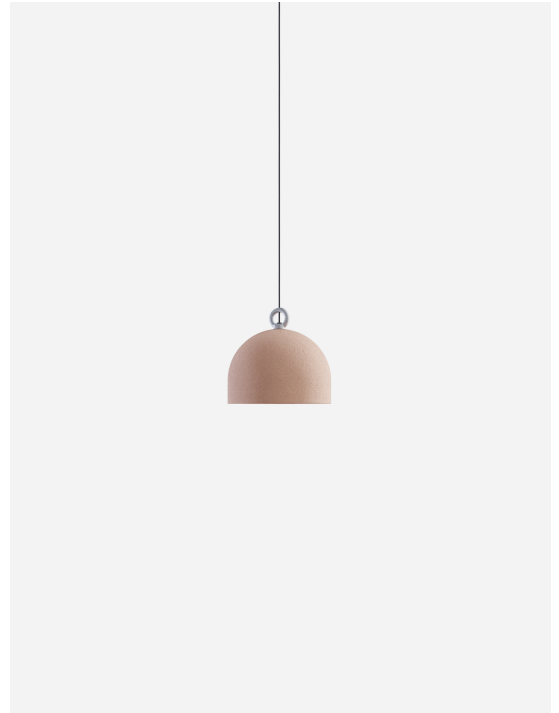

URBAN CONCRETE,
design by Diesel Creative Team, 2021

SUSPENSION

Taking inspiration from the bollards found in the urban landscape, Urban Concrete is a lighting piece balancing clean lines and solid surfaces with a dome crowned by a lifting hook.

Urban Concrete 25	Light source	Frame	Diffuser: Metal	Code
	<p>LED Medium base • 0 x max 25W</p>	—	Pink dust	502301
		—	Tough gray	502302
		—	Soft gray	502303

Net weight: 1.45 kg	Gross weight: 0.00 kg	Parcels: N°1	Volume: 0.000 m ³
---------------------	-----------------------	--------------	------------------------------

	Dim	IP20	Energy Saving
--	-----	------	---------------

Urban Concrete 50	Light source	Frame	Diffuser: Metal	Code
	LED G30 Medium base • 1 x max 25W	—	Pink dust	502304
		—	Tough gray	502305
		—	Soft gray	502306
Net weight: 5.50 kg	Gross weight: 0.00 kg	Parcels: N°1		

Urban Concrete 60	Light source	Frame	Diffuser: Metal	Code
	LED G30 Medium base • 1 x max 25W	—	Pink dust	502307
		—	Tough gray	502308
		—	Soft gray	502309
Net weight: 9.00 kg	Gross weight: 0.00 kg	Parcels: N°1		