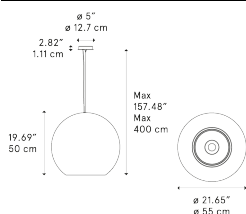

Reglobe Model Reglobe 55

Reglobe is a suspension lamp made with a compound that incorporates partially recycled plastic, derived from production waste.

Reglobe 55

Light source

LED
Medium Base
1 max 25W

Bulb not included

Inside diffuser

White

Outside diffuser

Random Terrazzo

Code

52322 1100U

Net weight: 9.04 lbs

Parcels: 1

IP20

Energy Saving

Dim

EAC

Options of Reglobe