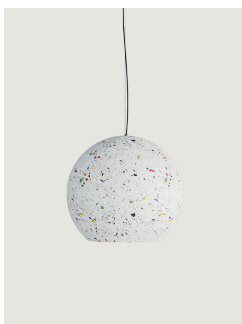

Reglobe

Model Reglobe 45

Reglobe is a suspension lamp made with a compound that incorporates partially recycled plastic, derived from production waste.

Reglobe 45

Light source

LED
Medium Base
1 max 25W

Bulb not included

Reglobe is a suspension lamp made with a compound that incorporates partially recycled plastic, derived from production waste.

Reglobe 55

Light source

LED
Medium Base
1 max 25W

Bulb not included

Inside diffuser

White

Outside diffuser

Random Terrazzo

Code

52322 1100U

Net weight: 9.04 lbs

Parcels: 1

IP20

Energy Saving 

Dim 

EAC

Options of Reglobe

Reglobe 45

Reglobe 65

Reglobe Model Reglobe 65

Reglobe is a suspension lamp made with a compound that incorporates partially recycled plastic, derived from production waste.