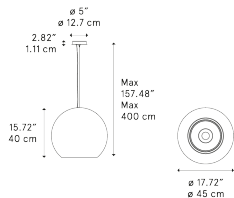

Reglobe

Model Reglobe 45

Reglobe is a suspension lamp made with a compound that incorporates partially recycled plastic, derived from production waste.

Reglobe 45

Light source

LED
Medium Base
1 max 25W

Bulb not included

Inside diffuser

● White

Outside diffuser

● Random Terrazzo

Code

52321 1100U

Net weight: 6.83 lbs

Parcels: 1

IP20

Energy Saving

Dim

ERC

Options of Reglobe