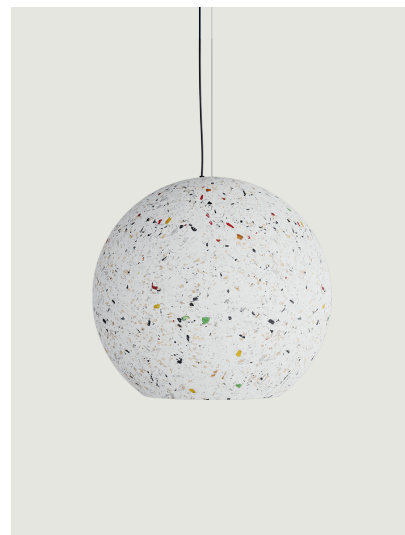

Reglobe

Model Reglobe 45

Reglobe is a suspension lamp made with a compound that incorporates partially recycled plastic, derived from production waste.

Reglobe 45

Light source

LED
Medium Base
1 max 25W

Bulb not included

Inside diffuser

● White

Outside diffuser

● Random Terrazzo

Code

52321 1100U

Net weight: 6.83 lbs

Parcels: 1

Reglobe is a suspension lamp made with a compound that incorporates partially recycled plastic, derived from production waste.

Reglobe 55

Light source

LED
Medium Base
1 max 25W

Bulb not included

Inside diffuser

Energy Saving 

Dim 

EAC

Options of Reglobe

Reglobe 45

Reglobe 65

Reglobe Model Reglobe 65

Reglobe is a suspension lamp made with a compound that incorporates partially recycled plastic, derived from production waste.