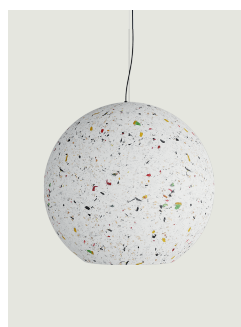

Reglobe

Model Reglobe 45

Reglobe is a suspension lamp made with a compound that incorporates partially recycled plastic, derived from production waste.

Reglobe 45

Light source

LED
Medium Base
1 max 25W

Bulb not included

Inside diffuser

● White

Outside diffuser

● Random Terrazzo

Code

52321 1100U

Net weight: 6.83 lbs

Parcels: 1

IP20

Energy Saving

Dim

ERC

Options of Reglobe

Reglobe 65