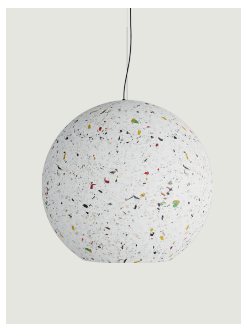

Reglobe

Model Reglobe 45

Reglobe is a suspension lamp made with a compound that incorporates partially recycled plastic, derived from production waste.

Reglobe 45

Light source

LED
Medium Base
1 max 25W

Bulb not included

Reglobe is a suspension lamp made with a compound that incorporates partially recycled plastic, derived from production waste.

Reglobe 55

Light source

LED
Medium Base
1 max 25W

Bulb not included

Inside diffuser

Energy Saving 

Dim 

EAC

Options of Reglobe

Reglobe 45

Reglobe 65

Reglobe Model Reglobe 65

Reglobe is a suspension lamp made with a compound that incorporates partially recycled plastic, derived from production waste.

Reglobe 65	Light source	Inside diffuser	Outside diffuser	Code
 <p> Max 157.48" Max 400 cm 23.63" 60 cm 2.82" 7.17 cm 5" 12.7 cm 25.59" 65 cm </p>	LED Medium Base 1 max 25W Bulb not included	 White	 Random Terrazzo	52323 1100U