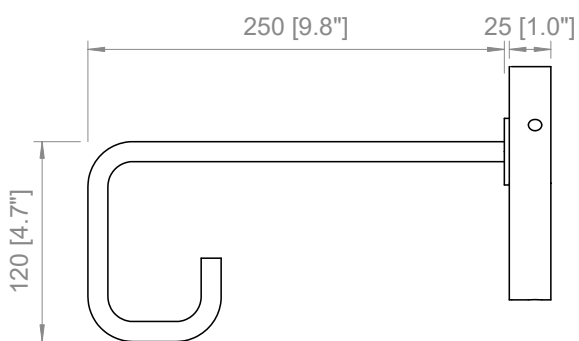

PRODOTTO / PRODUCT   **IMBALLI / PACKAGING**

Peso-Weight
2 kg / 4.4 lbs

Box 1
L: 230 mm / 9"
P-W: 370 mm / 14.5"
H: 230 mm / 9"
Peso-Weight: 3 kg / 6.6 lbs