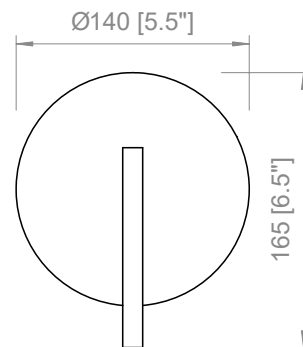

PRODOTTO / PRODUCT   **IMBALLI / PACKAGING**

Peso-Weight
2 kg / 4.4 lbs

Box 1
L: 230 mm / 9"
P-W: 370 mm / 14.5"
H: 230 mm / 9"
Peso-Weight: 3 kg / 6.6 lbs