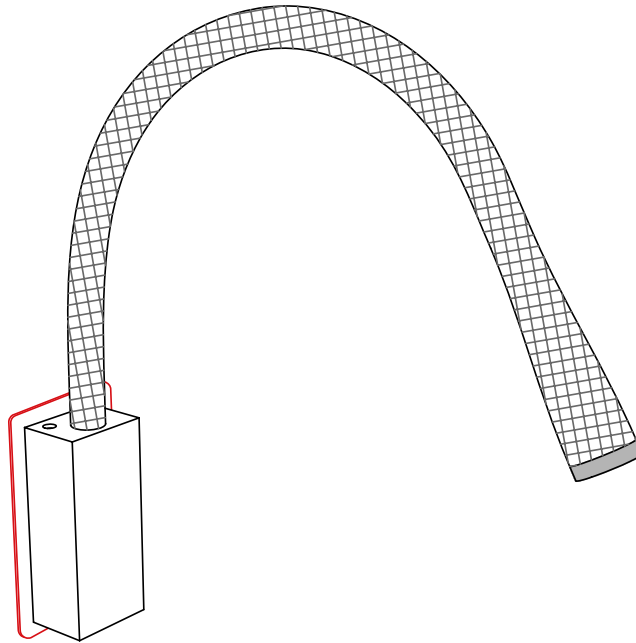

FLEXILED AP L.60
PRODOTTO / PRODUCT   **IMBALLI / PACKAGING**

Peso-Weight	Box 1
0.5 kg / 1.1 lbs	L: 780 mm / 30.7"
	P-W: 140 mm / 5.5"
	H: 80 mm / 3.1"
	Peso-Weight: 1 kg / 2.2 lbs

FLEXILED AP L.90
PRODOTTO / PRODUCT   **IMBALLI / PACKAGING**

Peso-Weight	Box 1
0.5 kg / 1.1 lbs	L: 1080 mm / 42.5"
	P: 140 mm / 5.5"
	H: 80 mm / 3.1"
	Peso-Weight: 1 kg / 2.2 lbs