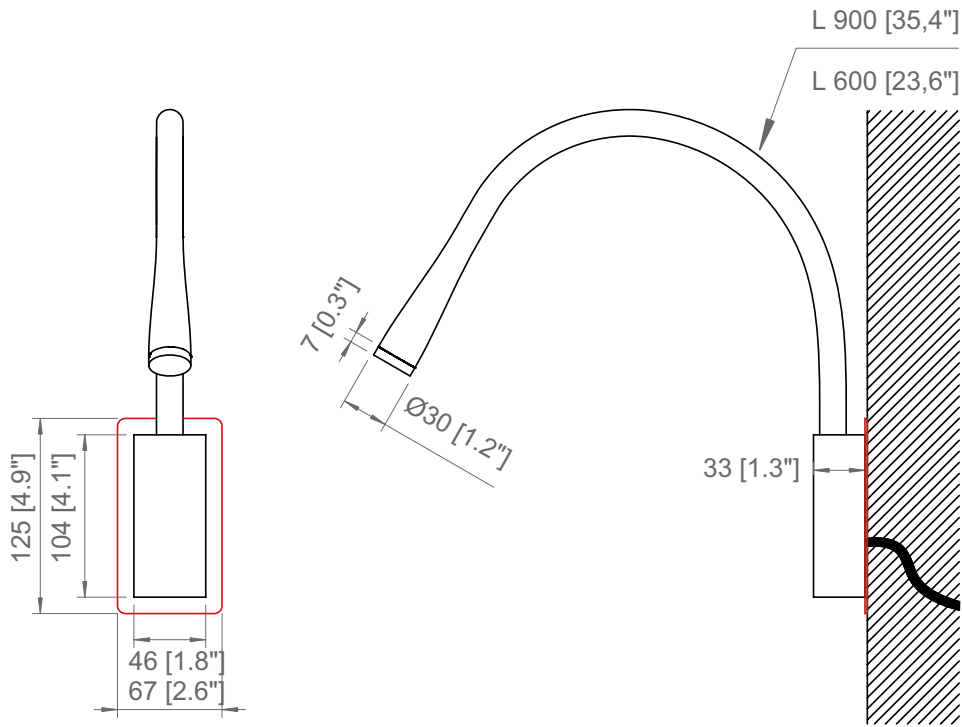

FLEXILED AP L.90
PRODOTTO / PRODUCT **IMBALLI / PACKAGING**

Peso-Weight 0.5 kg / 1.1 lbs	Box 1 L: 1080 mm / 42.5" P: 140 mm / 5.5" H: 80 mm / 3.1" Peso-Weight: 1 kg / 2.2 lbs
--	--

FLEXILED AP L.60
PRODOTTO / PRODUCT **IMBALLI / PACKAGING**

Peso-Weight	Box 1
0.5 kg / 1.1 lbs	L: 780 mm / 30.7"
	P-W: 140 mm / 5.5"
	H: 80 mm / 3.1"
	Peso-Weight: 1 kg / 2.2 lbs

FLEXILED AP L.90
PRODOTTO / PRODUCT **IMBALLI / PACKAGING**

Peso-Weight	Box 1
0.5 kg / 1.1 lbs	L: 1080 mm / 42.5"
	P: 140 mm / 5.5"
	H: 80 mm / 3.1"
	Peso-Weight: 1 kg / 2.2 lbs

FLEXILED AP L.60
PRODOTTO / PRODUCT **IMBALLI / PACKAGING**

Peso-Weight	Box 1
0.5 kg / 1.1 lbs	L: 780 mm / 30.7"
	P-W: 140 mm / 5.5"
	H: 80 mm / 3.1"
	Peso-Weight: 1 kg / 2.2 lbs

FLEXILED AP L.90
PRODOTTO / PRODUCT **IMBALLI / PACKAGING**

Peso-Weight	Box 1
0.5 kg / 1.1 lbs	L: 1080 mm / 42.5"
	P: 140 mm / 5.5"
	H: 80 mm / 3.1"
	Peso-Weight: 1 kg / 2.2 lbs

FLEXILED AP L.60
PRODOTTO / PRODUCT **IMBALLI / PACKAGING**

Peso-Weight	Box 1
0.5 kg / 1.1 lbs	L: 780 mm / 30.7"
	P-W: 140 mm / 5.5"
	H: 80 mm / 3.1"
	Peso-Weight: 1 kg / 2.2 lbs