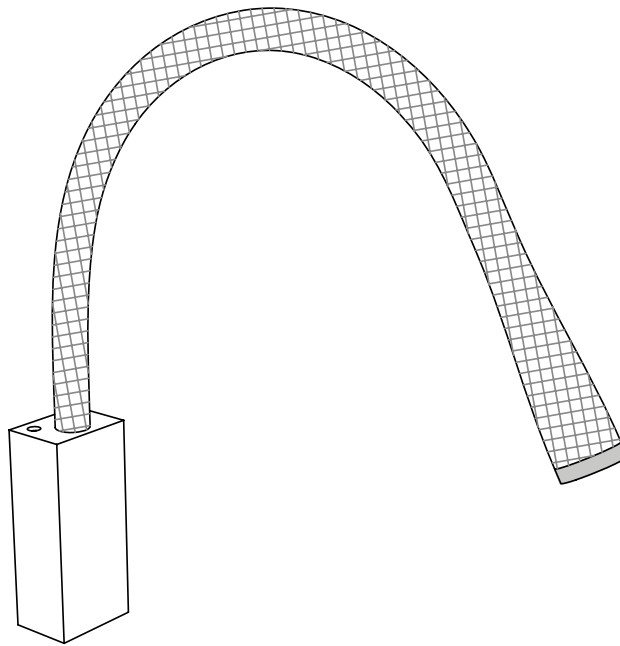

Cavo nero in uscita dal retro
Black cable without plug

Cavo in tessuto nero con spina
in uscita dalla base
Cable (black fabric) with plug

FLEXILED AP L.60
PRODOTTO / PRODUCT **IMBALLI / PACKAGING**

Peso-Weight 0.5 kg / 1.1 lbs	Box 1 L: 780 mm / 30.7" P-W: 140 mm / 5.5" H: 80 mm / 3.1" Peso-Weight: 1 kg / 2.2 lbs
--	---

FLEXILED AP L.90
PRODOTTO / PRODUCT **IMBALLI / PACKAGING**

Peso-Weight 0.5 kg / 1.1 lbs	Box 1 L: 1080 mm / 42.5" P: 140 mm / 5.5" H: 80 mm / 3.1" Peso-Weight: 1 kg / 2.2 lbs
--	--

FLEXILED AP L.60
PRODOTTO / PRODUCT **IMBALLI / PACKAGING**

Peso-Weight	Box 1
0.5 kg / 1.1 lbs	L: 780 mm / 30.7"
	P-W: 140 mm / 5.5"
	H: 80 mm / 3.1"
	Peso-Weight: 1 kg / 2.2 lbs

FLEXILED AP L.90
PRODOTTO / PRODUCT **IMBALLI / PACKAGING**

Peso-Weight	Box 1
0.5 kg / 1.1 lbs	L: 1080 mm / 42.5"
	P: 140 mm / 5.5"
	H: 80 mm / 3.1"
	Peso-Weight: 1 kg / 2.2 lbs