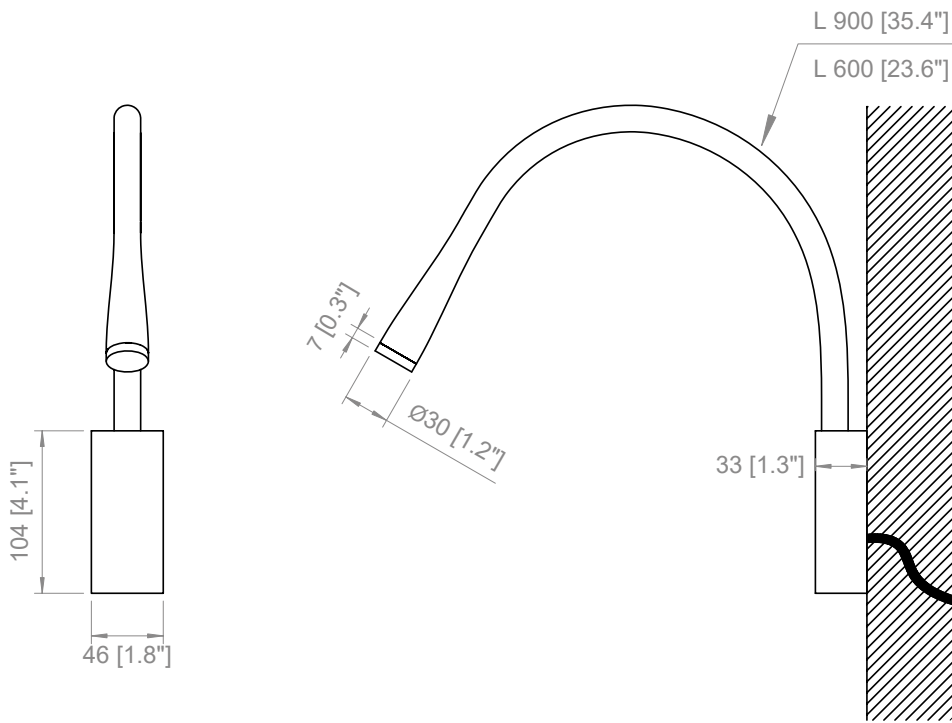

FLEXILED AP L.90
PRODOTTO / PRODUCT **IMBALLI / PACKAGING**

Peso-Weight 0.5 kg / 1.1 lbs	Box 1 L: 1080 mm / 42.5" P: 140 mm / 5.5" H: 80 mm / 3.1" Peso-Weight: 1 kg / 2.2 lbs
--	--

FLEXILED AP L.60
PRODOTTO / PRODUCT **IMBALLI / PACKAGING**

Peso-Weight	Box 1
0.5 kg / 1.1 lbs	L: 780 mm / 30.7"
	P-W: 140 mm / 5.5"
	H: 80 mm / 3.1"
	Peso-Weight: 1 kg / 2.2 lbs

FLEXILED AP L.90
PRODOTTO / PRODUCT **IMBALLI / PACKAGING**

Peso-Weight	Box 1
0.5 kg / 1.1 lbs	L: 1080 mm / 42.5"
	P: 140 mm / 5.5"
	H: 80 mm / 3.1"
	Peso-Weight: 1 kg / 2.2 lbs