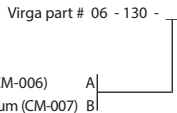

MATERIAL & FINISH OPTIONS