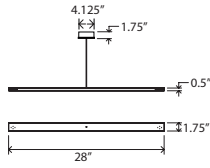

Virga
linear pendant