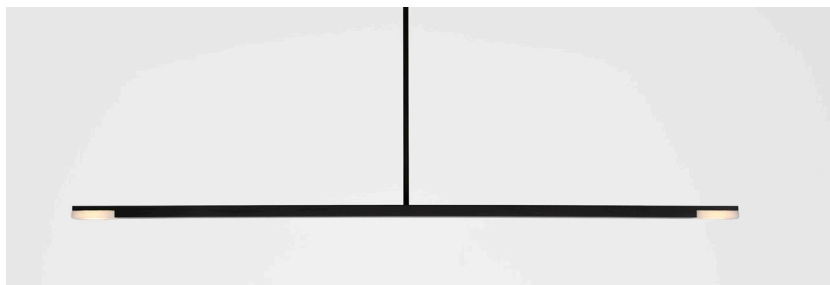

black anodized