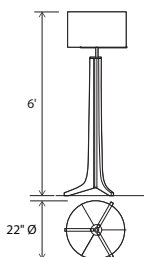

in collaboration with  
**DESIRON FRANK CARFARO**  
 HAND CRAFTED AMERICAN FURNITURE

**Forma**  
 floor

Dimensions: 22" Ø shade, 6'  
 Materials: solid wood, aluminum, fabric shade  
 Product weight: 15 lb  
 Light source: medium base E26 socket  
 Lamping: E26 base, type A lamp, 60 W max  
 Input voltage: 120 V AC max  
 Wood grain will vary  
 Specifications subject to change

Dimmable on fixture  
 Included dimmable LED A19 bulb  
 Light output: 800 Lumens (source)  
 Light color: 2700 K  
 Color accuracy: 90+ CRI  
 Power usage: 11 W

MATERIAL & FINISH OPTIONS

Forma Floor part # 05-300-