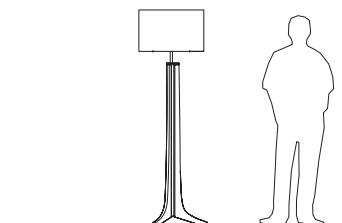

Frank Carfaro and I worked to design a piece that embraced both Cerno and Desiron's aesthetic, without deviating too much from either brand's design language. I am really pleased with the fluidity, posture and scale we achieved with the Forma.

Nick Sheridan