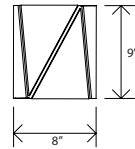

Calx
sconce

- Dimensions - 8" x 9" x 4"
- Wood, metal
- Product weight - 2 lbs
- Energy efficient LED light source
- Light output - 1130 Lumens
- Light color - 2700 K (warm)
- Color accuracy - 90+ CRI
- LED power consumption - 13W
- Dimmable (use TRIAC or ELV dimmer)
- Wood grain will vary
- Specifications subject to change