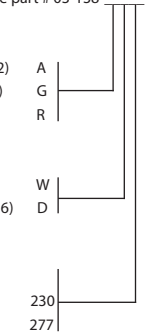

Calx
sconce

- Dimensions - 8" x 9" x 4"
- Wood, metal
- Product weight - 2 lbs
- Energy efficient LED light source
- Light output - 1130 Lumens
- Light color - 2700 K (warm)
- Color accuracy - 90+ CRI
- LED power consumption - 13W
- Dimmable (use TRIAC or ELV dimmer)
- Wood grain will vary
- Specifications subject to change

MATERIAL & FINISH OPTIONS

Calx Sconce part # 03-138-

Metal Finish:

- brushed aluminum (CM-012) A
- brushed rose gold (CM-046) G
- brushed brass (CM-047) R

Wood:

- walnut (CM-055) W
- dark stained walnut (CM-056) D

Voltage:

- 120 (leave blank)
- 230 (not UL listed) 230
- 277 (not dimmable) 277

J-box centered behind fixture

Inspired by the Calx pendant, again here the materials and method inform the design greatly. While the Calx sconce is clean and simple, it also offers a beautiful texture and subtle complexity to a wall.