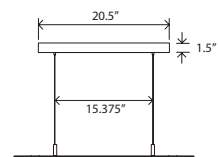

Brevis 28 / Brevis 42  
linear pendants

Brevis 28 dimensions - 28" x 2.5" - 0.5" H

Brevis 42 dimensions - 42" x 2.5" - 0.5" H

Aluminum, Polymer (CM-052)

Brevis 28 weight - 7 lbs, Brevis 42 weight - 8 lbs

Energy efficient LED light source

Light output - 1720 lumens

[Down light - 1030, Up light - 690]

Light color - 2700 K (warm)

Color accuracy - 90+ CRI

LED power consumption - 16 Watts

Input voltage - 120V

Dimmable (use ELV or TRIAC dimmer)

Linear canopy included