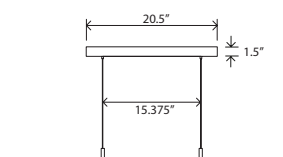

Brevis 28 / Brevis 42  
linear pendants

Brevis 28 dimensions - 28" x 2.5" - 0.5" H

Brevis 42 dimensions - 42" x 2.5" - 0.5" H

Aluminum, Polymer (CM-052)

Brevis 28 weight - 7 lbs, Brevis 42 weight - 8 lbs

Energy efficient LED light source

Light output - 1720 lumens

[Down light - 1030, Up light - 690]

Light color - 2700 K (warm)

Color accuracy - 90+ CRI

LED power consumption - 16 Watts

Input voltage - 120V

Dimmable (use ELV or TRIAC dimmer)

Linear canopy included