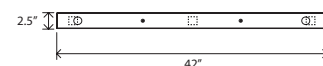

Brevis 28 / Brevis 42  
linear pendants

Brevis 28 dimensions - 28" x 2.5" - 0.5" H

Brevis 42 dimensions - 42" x 2.5" - 0.5" H

Aluminum, Polymer (CM-052)

Brevis 28 weight - 7 lbs, Brevis 42 weight - 8 lbs

Energy efficient LED light source

Light output - 1720 lumens

[Down light - 1030, Up light - 690]

Light color - 2700 K (warm)

Color accuracy - 90+ CRI

LED power consumption - 16 Watts

Input voltage - 120V

Dimmable (use ELV or TRIAC dimmer)

Linear canopy included