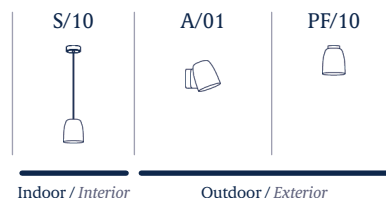

Family / Familia: Nut

bover
barcelona lights

1251 Collier Road,
Suite C
Atlanta, GA 30318
United States

T. +1 (404) 924 2342
info@boverusa.com
www.boverusa.com