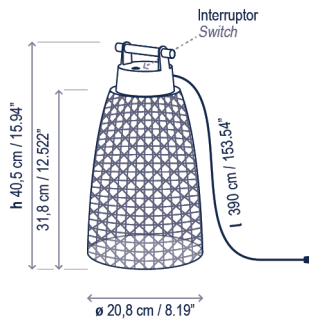

Nans Portable M/41 Outdoor

Design / Diseño:
Joana Bover / 2021

Tipología: Mesa
Typology: Table lamp

Environment: Outdoor
Ambiente: Exterior

Technical description / Descripción técnica:

Net Weight: 3.4 lbs
Peso Neto: 3.4 lbs

1 Box/Caja
10.24 x 10.24 x 21.26 inches | 1.2890 ft³
Gross Weight / Peso bruto: 5.03 lbs

Materials: Stainless steel, Aluminum, Teak Wood, Synthetic Fiber.

Materiales: Acero Inoxidable, Aluminio, Madera Teka, Fibra Sintética.

3 lighting position: 33% 66% 100%

Not suitable when the installation has a switch
Interruptor On-Off

3 posiciones de regulación: 33% 66% 100%
No utilizar para instalaciones con interruptor

Light source protected by polycarbonate diffuser.

Fuente de luz protegida por difusor de policarbonato.

Graphite Brown Structure
Estructura Marrón Grafito

Certifications
Certificaciones

Lamps description / Descripción lámpara:

120V
60Hz | WET | IP-54 | 6.3 W LED / CRI: 90 / 2700K
950 lm light source / fuente de luz

Ref	Finishing / Acabados
30910309160U	Red Shade (with Orange and Beige) Pantalla Roja (con Naranja y Beige)
30910309163U	Brown Shade (with Beige and Light Grey) Pantalla Marrón (con Beige y Gris Claro)
30910309166U	Beige Shade (with Light Blue and Light Grey) Pantalla Beige (con Azul Claro y Gris Claro)

Hand woven with a recyclable and non-toxic synthetic polyethylene fiber.
Pantallas tejidas a mano con fibra de polietileno sintética reciclable y no tóxica.

Metal surfaces coated with cathodoresis and epoxy polyester paint.
Estructuras de metal acabadas con cataforesis y pintura de poliéster epoxi.

Note of use: For environments with a high salinity, proper maintenance of the luminaire will be necessary. We recommend cleaning it with a soft brush and remove salt, dust, or dirt deposited by moisture or wind.

Nota de uso: Para ambientes con alto grado de salinidad, será necesario realizar un correcto mantenimiento de la luminaria. Recomendamos limpiar con un cepillo suave y retirar la sal, el polvo, o la suciedad depositada por la humedad o el viento.