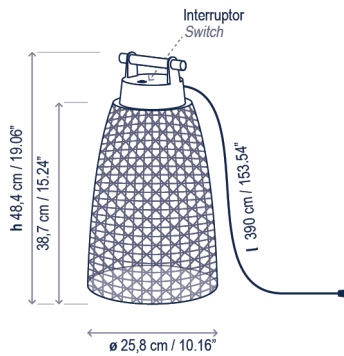

Nans Portable M/49 Outdoor

Design / Diseño:
Joana Bover / 2021

Tipología: Mesa
Typology: Table lamp

Environment: Outdoor
Ambiente: Exterior

Technical description / Descripción técnica:

Net Weight: 4.37 lbs
Peso Neto: 4.37 lbs

1 Box/Caja
12.6 x 12.6 x 25.59 inches | 2.352 ft³
Gross Weight / Peso bruto: 6.42 lbs

Materials: Stainless steel, Aluminum, Teak Wood, Synthetic Fiber.

Materiales: Acero Inoxidable, Aluminio, Madera Teka, Fibra Sintética.

3 lighting position: 33% 66% 100%
Not suitable when the installation has a switch
Interruptor On-Off
3 posiciones de regulación: 33% 66% 100%
No utilizar para instalaciones con interruptor

Light source protected by polycarbonate diffuser.

Fuente de luz protegida por difusor de policarbonato.

Graphite Brown Structure
Estructura Marrón Grafito

Certifications
Certificaciones

Lamps description / Descripción lámpara:

120V 60Hz | WET | IP-54 | 6,3 W LED / CRI: 90 / 2700K
950 lm light source / fuente de luz

Ref	Finishing / Acabados
30911309160U	Red Shade (with Orange and Beige) Pantalla Roja (con Naranja y Beige)
30911309163U	Brown Shade (with Beige and Light Grey) Pantalla Marrón (con Beige y Gris Claro)
30911309166U	Beige Shade (with Light Blue and Light Grey) Pantalla Beige (con Azul Claro y Gris Claro)

Hand woven with a recyclable and non-toxic synthetic polyethylene fiber.
Pantallas tejidas a mano con fibra de polietileno sintética reciclable y no tóxica.

Metal surfaces coated with cathodoresis and epoxy polyester paint.
Estructuras de metal acabadas con cataforesis y pintura de poliéster epoxi.

Note of use: For environments with a high salinity, proper maintenance of the luminaire will be necessary. We recommend cleaning it with a soft brush and remove salt, dust, or dirt deposited by moisture or wind.

Nota de uso: Para ambientes con alto grado de salinidad, será necesario realizar un correcto mantenimiento de la luminaria. Recomendamos limpiar con un cepillo suave y retirar la sal, el polvo, o la suciedad depositada por la humedad o el viento.