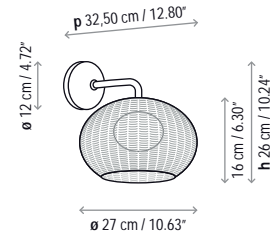

Name: GAROTA - A / 01

Design: Alex Fernández Camps / Gonzalo Milà / 2015

Typology: Wall lamp

Environment: Outdoor

Technical description:

Outdoor wall lamp with frame and canopy made of aluminum that can withstand exposure to the elements. Lamp shade is composed of hand wrapped polyethylene synthetic fiber, available in different colors. Light source is an LED module, protected by a frosted, polyethylene globe of medium density and UV protection.

Available in Brown or Ivory finishes.

Garota is not a customizable product.

Lamps description

	Grounding: compulsory
	9 W LED Led: 1 x 9 W Lumens: 960 lm CRI: 90 Degrees Kelvin: 2700°
Voltage: 120V~60Hz	
	1 Box 10.63 x 10.63 x 16.14 inches
Vol.: 1.0524 ft ³	Weight: 4.19 lbs
Certifications:	  IP-55
	Photometrics made according to the position the lights are shown in the catalogue and price list.

Dry + wet location

Not Customizable

Measures

Name: Garota A 01 Indoor

Design: Alex Fernández Camps / Gonzalo Milà / 2015

Typology: Wall lamp

Environment: Indoor

Technical description:

The Garota Indoor is designed for indoor applications that do not require the technical specifications incorporated within our outdoor products. For this reason we do not need the polyethylene ellipse to ensure a seal on the light source /IP -55. The LED plate from the outdoor version has been replaced by an E-26 socket for interior use. Lamp shade is composed of hand wrapped polyethylene synthetic fiber over aluminum frame, available in different colors. The electric cable is transparent and the ceiling canopy or wall mounting is made of iron with white or brown finish.