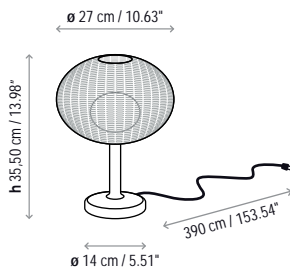

Garota - Mini