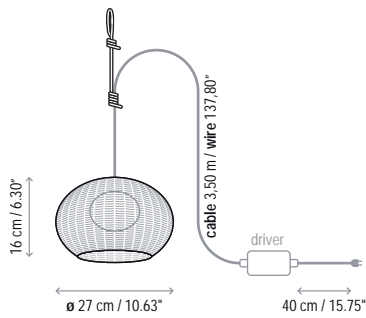

Name: Garota - P / 01

Design: Alex Fernández Camps / Gonzalo Milà / 2015

Typology: Outdoor floor

Environment: Outdoor

Technical description:

Low outdoor floor lamp with a tripod stand structure made of stainless steel 316 that can withstand exposure to the elements. Lamp shade is composed of hand wrapped polyethylene synthetic fiber over aluminum frame, available in different colors. Light source is protected by a frosted, polyethylene globe of medium density and UV protection. Electrical cord is protected with waterproof neoprene coating, and fixture is direct cord + plug with no switch

on the cord or fixture. Available in Brown or Ivory finishes. Garota is not a customizable product. Consult for fastening options.

Lamps description

-  Grounding: compulsory
-  2 x 20 W E26 Triple CFL
-  2 x 10 W E26 A19 LED
- Voltage: 120V~60Hz
-  1 Box 34.25 x 34.25 x 28.35 inches
- Vol.: 17.0958 ft³ Weight: 25.18 lbs
- Certifications:   IP-55
-  Photometrics made according to the position the lights are shown in the catalogue and price list.

Dry + wet location

Not Customizable

Garota - A / 01

Garota - PF / 01

Garota - PF / 02

Garota - Hang

Garota - S / 01

Garota - S / 02

Garota - Mini

Garota - P / 01

Garota - P / 02