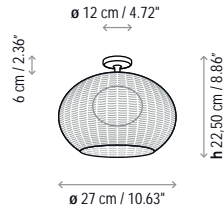

Garota - PF / 01