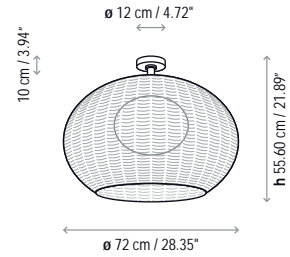

Name: Garota - P / 01

Design: Alex Fernández Camps / Gonzalo Milà / 2015

Typology: Outdoor floor

Environment: Outdoor

Technical description:

Low outdoor floor lamp with a tripod stand structure made of stainless steel 316 that can withstand exposure to the elements. Lamp shade is composed of hand wrapped polyethylene synthetic fiber over aluminum frame, available in different colors. Light source is protected by a frosted, polyethylene globe of medium density and UV protection. Electrical cord is protected with waterproof neoprene coating, and fixture is direct cord + plug with no switch

on the cord or fixture. Available in Brown or Ivory finishes. Garota is not a customizable product. Consult for fastening options.

Lamps description

-  Grounding: compulsory
-  2 x 20 W E26 Triple CFL
-  2 x 10 W E26 A19 LED
- Voltage: 120V~60Hz
-  1 Box 34.25 x 34.25 x 28.35 inches
- Vol.: 17.0958 ft³ Weight: 25.18 lbs
- Certifications:   IP-55
-  Photometrics made according to the position the lights are shown in the catalogue and price list.

Dry + wet location

Not Customizable

Garota - A / 01

Garota - PF / 01

Garota - PF / 02

Garota - Hang

Garota - S / 01

Garota - S / 02

Garota - Mini

Garota - P / 01

Garota - P / 02