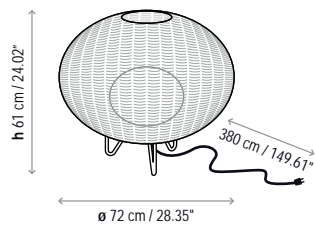

Name: Garota - P / 01

Design: Alex Fernández Camps / Gonzalo Milà / 2015

Typology: Outdoor floor

Environment: Outdoor

Technical description:

Low outdoor floor lamp with a tripod stand structure made of stainless steel 316 that can withstand exposure to the elements. Lamp shade is composed of hand wrapped polyethylene synthetic fiber over aluminum frame, available in different colors. Light source is protected by a frosted, polyethylene globe of medium density and UV protection. Electrical cord is protected with waterproof neoprene coating, and fixture is direct cord + plug with no switch

on the cord or fixture. Available in Brown or Ivory finishes. Garota is not a customizable product. Consult for fastening options.

Lamps description

-  Grounding: compulsory
-  2 x 20 W E26 Triple CFL
-  2 x 10 W E26 A19 LED
- Voltage: 120V~60Hz
-  1 Box 34.25 x 34.25 x 28.35 inches
- Vol.: 17.0958 ft³ Weight: 25.18 lbs
- Certifications:   IP-55
-  Photometrics made according to the position the lights are shown in the catalogue and price list.

Dry + wet location

Not Customizable

Garota - A / 01

Garota - PF / 01

Garota - PF / 02

Garota - Hang

Garota - S / 01

Garota - S / 02

Garota - Mini

Garota - P / 01

Garota - P / 02