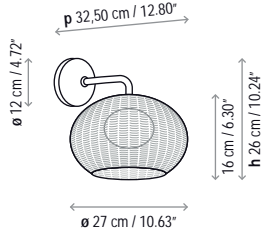

Name: Garota - P / 01

Design: Alex Fernández Camps / Gonzalo Milà / 2015

Typology: Outdoor floor

Environment: Outdoor

Technical description:

Low outdoor floor lamp with a tripod stand structure made of stainless steel 316 that can withstand exposure to the elements. Lamp shade is composed of hand wrapped polyethylene synthetic fiber over aluminum frame, available in different colors. Light source is protected by a frosted, polyethylene globe of medium density and UV protection. Electrical cord is protected with waterproof neoprene coating, and fixture is direct cord + plug with no switch

on the cord or fixture. Available in Brown or Ivory finishes. Garota is not a customizable product. Consult for fastening options.

Lamps description

-  Grounding: compulsory
-  2 x 20 W E26 Triple CFL
-  2 x 10 W E26 A19 LED
- Voltage: 120V~60Hz
-  1 Box 34.25 x 34.25 x 28.35 inches
- Vol.: 17.0958 ft³ Weight: 25.18 lbs
- Certifications:   IP-55
-  Photometrics made according to the position the lights are shown in the catalogue and price list.

Dry + wet location

Not Customizable

Garota - A / 01

Garota - PF / 01

Garota - PF / 02

Garota - Hang

Garota - S / 01

Garota - S / 02