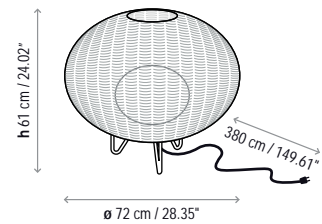

Name: Garota - P / 01

Design: Alex Fernández Camps / Gonzalo Milà / 2015

Typology: Outdoor floor

Environment: Outdoor

Technical description:

Low outdoor floor lamp with a tripod stand structure made of stainless steel 316 that can withstand exposure to the elements. Lamp shade is composed of hand wrapped polyethylene synthetic fiber over aluminum frame, available in different colors. Light source is protected by a frosted, polyethylene globe of medium density and UV protection. Electrical cord is protected with waterproof neoprene coating, and fixture is direct cord + plug with no switch

on the cord or fixture. Available in Brown or Ivory finishes. Garota is not a customizable product. Consult for fastening options.

Lamps description

- Grounding: compulsory
- 2 x 20 W E26 Triple CFL
- 2 x 10 W E26 A19 LED
- Voltage: 120V~60Hz
- 1 Box 34.25 x 34.25 x 28.35 inches
- Vol.: 17.0958 ft³   Weight: 25.18 lbs
- Certifications: IP-55
- Photometrics made according to the position the lights are shown in the catalogue and price list.

Ref	Finishings
3350130088U	Stainless Steel 316
P-801	Ivory White
P-802	Brown

Measures

All Bover's synthetic fiber collection are recyclable and non-toxic for environmental sustainability.

Consult for floor fastening options

Dry + wet location

Not Customizable