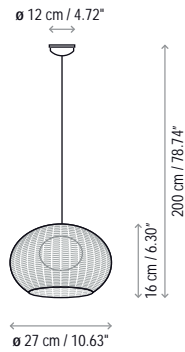

Name: Garota - P / 01

Design: Alex Fernández Camps / Gonzalo Milà / 2015

Typology: Outdoor floor

Environment: Outdoor

Technical description:

Low outdoor floor lamp with a tripod stand structure made of stainless steel 316 that can withstand exposure to the elements. Lamp shade is composed of hand wrapped polyethylene synthetic fiber over aluminum frame, available in different colors. Light source is protected by a frosted, polyethylene globe of medium density and UV protection. Electrical cord is protected with waterproof neoprene coating, and fixture is direct cord + plug with no switch

on the cord or fixture. Available in Brown or Ivory finishes. Garota is not a customizable product. Consult for fastening options.

Lamps description

-  Grounding: compulsory
-  2 x 20 W E26 Triple CFL
-  2 x 10 W E26 A19 LED
- Voltage: 120V~60Hz
-  1 Box 34.25 x 34.25 x 28.35 inches
- Vol.: 17.0958 ft³ Weight: 25.18 lbs
- Certifications:   IP-55
-  Photometrics made according to the position the lights are shown in the catalogue and price list.

Dry + wet location

Not Customizable

Garota - A / 01

Garota - PF / 01

Garota - PF / 02

Garota - Hang

Garota - S / 01

Garota - S / 02

Garota - Mini

Garota - P / 01

Garota - P / 02