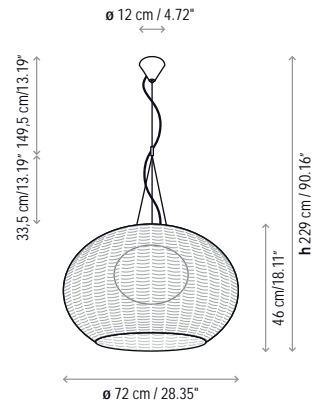

Name: Garota - P / 01

Design: Alex Fernández Camps / Gonzalo Milà / 2015

Typology: Outdoor floor

Environment: Outdoor

Technical description:

Low outdoor floor lamp with a tripod stand structure made of stainless steel 316 that can withstand exposure to the elements. Lamp shade is composed of hand wrapped polyethylene synthetic fiber over aluminum frame, available in different colors. Light source is protected by a frosted, polyethylene globe of medium density and UV protection. Electrical cord is protected with waterproof neoprene coating, and fixture is direct cord + plug with no switch

on the cord or fixture. Available in Brown or Ivory finishes. Garota is not a customizable product. Consult for fastening options.

Lamps description

-  Grounding: compulsory
-  2 x 20 W E26 Triple CFL
-  2 x 10 W E26 A19 LED
- Voltage: 120V~60Hz
-  1 Box 34.25 x 34.25 x 28.35 inches
- Vol.: 17.0958 ft³ Weight: 25.18 lbs
- Certifications:   IP-55
-  Photometrics made according to the position the lights are shown in the catalogue and price list.

Dry + wet location

Not Customizable

Garota - A / 01

Garota - PF / 01

Garota - PF / 02

Garota - Hang

Garota - S / 01

Garota - S / 02

Garota - Mini

Garota - P / 01

Garota - P / 02